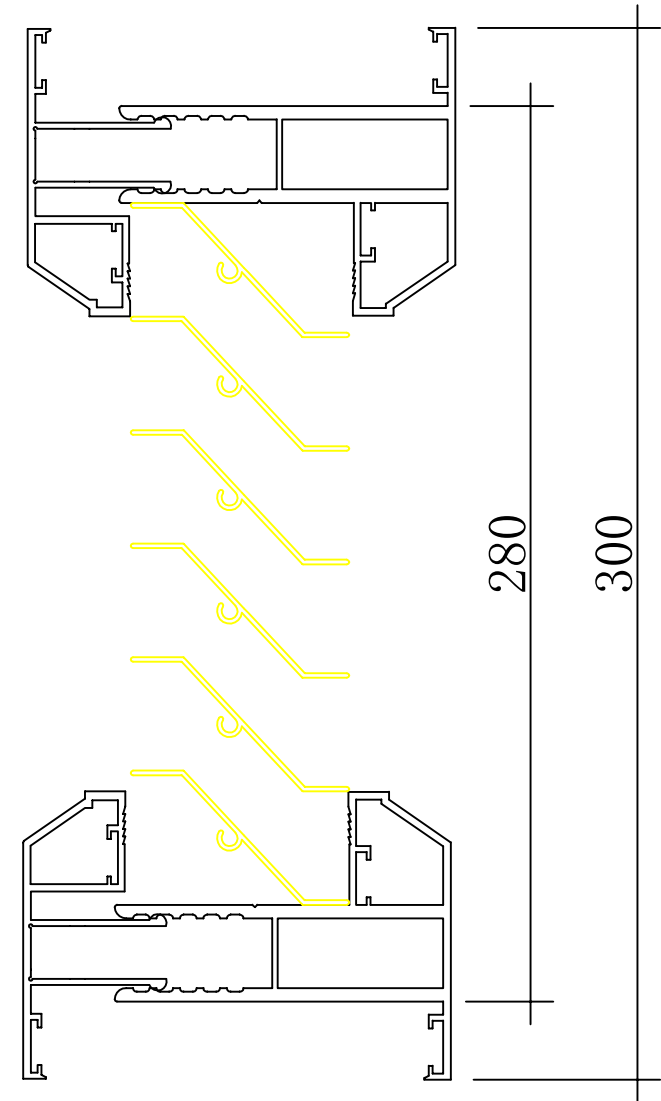

KNOCK OUT WEEP HOLES - EXTERNAL - CUSTOMER TO KNOCK OUT

THIS IS WHOLESALE .CO.UK

5pm CUT OFF TIME.
NEXT DAY DELIVERY.
10% BULK DISCOUNT

All dimensions in mm

35mm kit: 10mm (1 side only) to 60mm (2 sides)

55mm kit: 35mm (1 side only) to 100mm (2 sides)

All dimensions in mm

Vanity Surround Trim (3 pc) cut to Desired Size (to cover any exposed edges between blockwork and door frame)

PLEASE CHECK ALL MEASUREMENTS CAREFULLY AS WE DO NOT TAKE ANY RESPONSIBILITY FOR MISINTERPRETATION OF ANY KIND

Cut Out Hole Size Required - 490mm x 290mm

PLEASE CHECK ALL MEASUREMENTS CAREFULLY AS WE DO NOT TAKE ANY RESPONSIBILITY FOR MISINTERPRETATION OF ANY KIND

Cut Out Hole Size Required - 390mm x 390mm

PLEASE CHECK ALL MEASUREMENTS CAREFULLY AS WE DO NOT TAKE ANY RESPONSIBILITY FOR MISINTERPRETATION OF ANY KIND

Cut Out Hole Size Required - 210mm x 1490mm