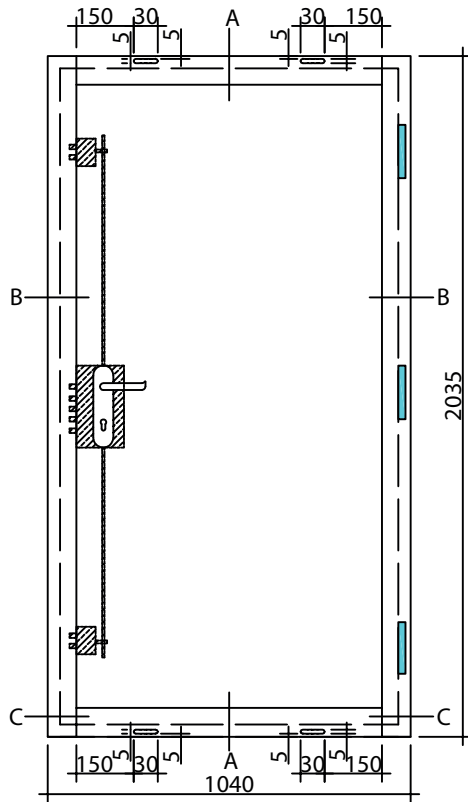

840mm x 2035mm - High Security 9 Point Locking

THIS IS **WHOLESALE** .CO.UK

5pm CUT OFF TIME.
NEXT DAY DELIVERY.
10% BULK DISCOUNT

All dimensions in mm

PLEASE CHECK ALL MEASUREMENTS CAREFULLY AS WE DO NOT TAKE ANY RESPONSIBILITY FOR MISINTERPRETATION OF ANY KIND

All dimensions in mm

PLEASE CHECK ALL MEASUREMENTS CAREFULLY AS WE DO NOT TAKE ANY RESPONSIBILITY FOR MISINTERPRETATION OF ANY KIND

BOTTOM

SIDE

Optional Vanity Trim Surround (3 pcs)

B-B

C-C

1040mm x 2035mm - High Security 9 Point Locking

Cut Out Hole Size Required - 490mm x 290mm

PLEASE CHECK ALL MEASUREMENTS CAREFULLY AS WE DO NOT TAKE ANY RESPONSIBILITY FOR MISINTERPRETATION OF ANY KIND

Cut Out Hole Size Required - 390mm x 390mm

PLEASE CHECK ALL MEASUREMENTS CAREFULLY AS WE DO NOT TAKE ANY RESPONSIBILITY FOR MISINTERPRETATION OF ANY KIND

Cut Out Hole Size Required - 210mm x 1490mm