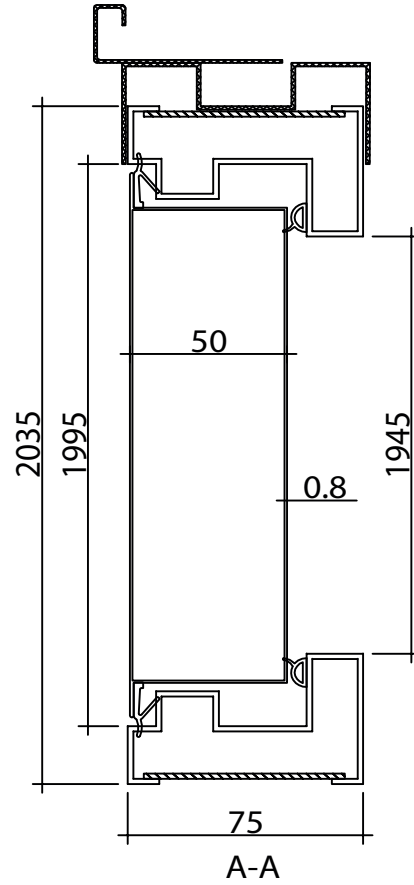

PLEASE CHECK ALL MEASUREMENTS CAREFULLY AS WE DO NOT TAKE ANY RESPONSIBILITY FOR MISINTERPRETATION OF ANY KIND

BOTTOM