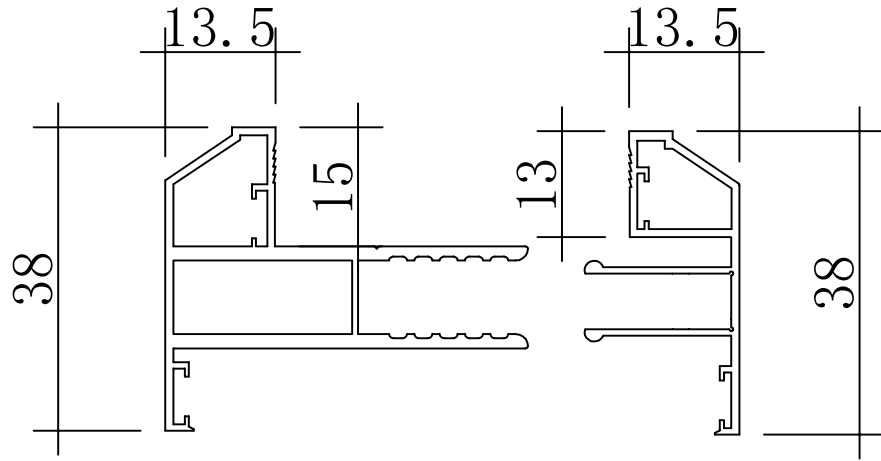

KNOCK OUT WEEP HOLES - EXTERNAL - CUSTOMER TO KNOCK OUT

THIS IS WHOLESALE .CO.UK

5pm CUT OFF TIME.
NEXT DAY DELIVERY.
10% BULK DISCOUNT

All dimensions in mm

35mm kit: 10mm (1 side only) to 60mm (2 sides)

55mm kit: 35mm (1 side only) to 100mm (2 sides)

All dimensions in mm

Vanity Surround Trim (3 pc) cut to Desired Size (to cover any exposed edges between blockwork and door frame)

PLEASE CHECK ALL MEASUREMENTS CAREFULLY AS WE DO NOT TAKE ANY RESPONSIBILITY FOR MISINTERPRETATION OF ANY KIND

Cut Out Hole Size Required - 490mm x 290mm

PLEASE CHECK ALL MEASUREMENTS CAREFULLY AS WE DO NOT TAKE ANY RESPONSIBILITY FOR MISINTERPRETATION OF ANY KIND

Cut Out Hole Size Required - 390mm x 390mm

PLEASE CHECK ALL MEASUREMENTS CAREFULLY AS WE DO NOT TAKE ANY RESPONSIBILITY FOR MISINTERPRETATION OF ANY KIND

Cut Out Hole Size Required - 210mm x 1490mm