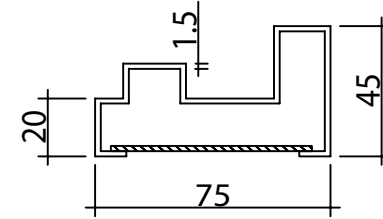

PLEASE CHECK ALL MEASUREMENTS CAREFULLY AS WE DO NOT TAKE ANY RESPONSIBILITY FOR MISINTERPRETATION OF ANY KIND

BOTTOM