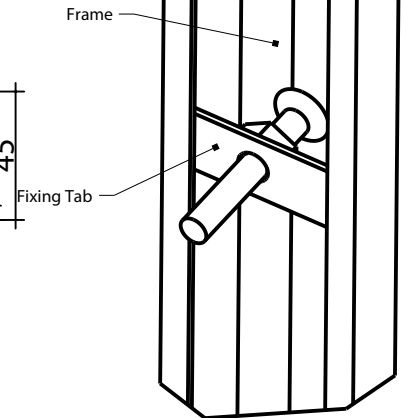

All dimensions in mm

PLEASE CHECK ALL MEASUREMENTS CAREFULLY AS WE DO NOT TAKE ANY RESPONSIBILITY FOR MISINTERPRETATION OF ANY KIND

BOTTOM

SIDE

Optional Vanity Trim Surround (3 pcs)

B-B

C-C

1040mm x 2035mm - High Security 9 Point Locking

KNOCK OUT WEEP HOLES - EXTERNAL - CUSTOMER TO KNOCK OUT

THIS IS WHOLESALE .CO.UK

5pm CUT OFF TIME.
NEXT DAY DELIVERY.
10% BULK DISCOUNT

All dimensions in mm

35mm kit: 10mm (1 side only) to 60mm (2 sides)

55mm kit: 35mm (1 side only) to 100mm (2 sides)