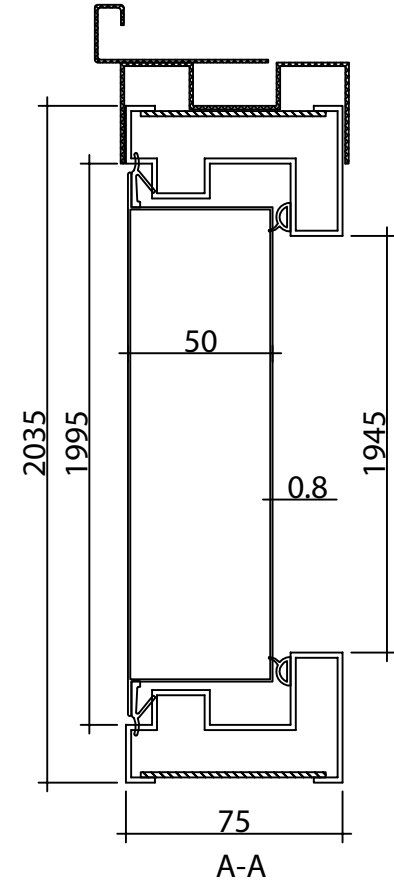

B-B

C-C

KNOCK OUT WEEP HOLES - EXTERNAL - CUSTOMER TO KNOCK OUT

1040mm x 2035mm - Steel External Door Single Point Locking

THIS IS WHOLESALE .CO.UK

5pm CUT OFF TIME.
NEXT DAY DELIVERY.
10% BULK DISCOUNT

All dimensions in mm

840mm x 2035mm - High Security 9 Point Locking

THIS IS **WHOLESALE** .CO.UK

5pm CUT OFF TIME.
NEXT DAY DELIVERY.
10% BULK DISCOUNT

All dimensions in mm

PLEASE CHECK ALL MEASUREMENTS CAREFULLY AS WE DO NOT TAKE ANY RESPONSIBILITY FOR MISINTERPRETATION OF ANY KIND

Cut Out Hole Size Required - 490mm x 290mm

PLEASE CHECK ALL MEASUREMENTS CAREFULLY AS WE DO NOT TAKE ANY RESPONSIBILITY FOR MISINTERPRETATION OF ANY KIND

Cut Out Hole Size Required - 390mm x 390mm

PLEASE CHECK ALL MEASUREMENTS CAREFULLY AS WE DO NOT TAKE ANY RESPONSIBILITY FOR MISINTERPRETATION OF ANY KIND

Cut Out Hole Size Required - 210mm x 1490mm