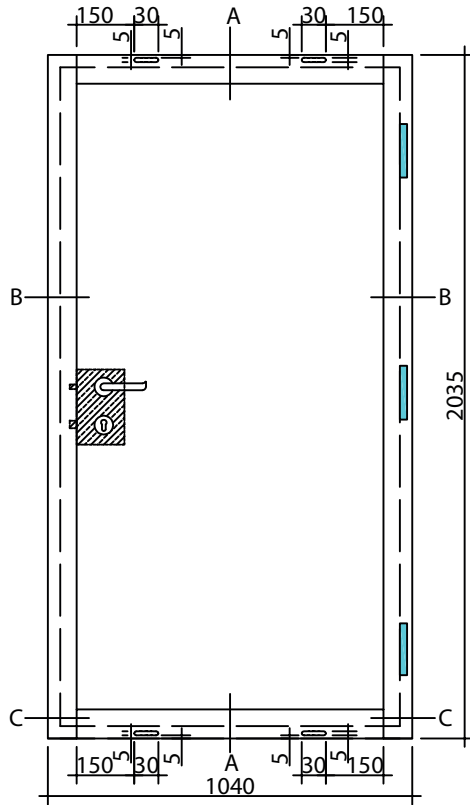

PLEASE CHECK ALL MEASUREMENTS CAREFULLY AS WE DO NOT TAKE ANY RESPONSIBILITY FOR MISINTERPRETATION OF ANY KIND