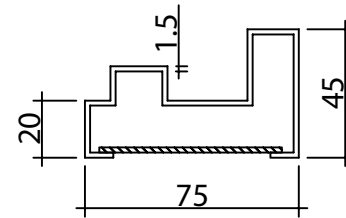

840mm x 2035mm - High Security 9 Point Locking

THIS IS **WHOLESALE** .CO.UK

5pm CUT OFF TIME.
NEXT DAY DELIVERY.
10% BULK DISCOUNT

All dimensions in mm

PLEASE CHECK ALL MEASUREMENTS CAREFULLY AS WE DO NOT TAKE ANY RESPONSIBILITY FOR MISINTERPRETATION OF ANY KIND

All dimensions in mm

PLEASE CHECK ALL MEASUREMENTS CAREFULLY AS WE DO NOT TAKE ANY RESPONSIBILITY FOR MISINTERPRETATION OF ANY KIND

BOTTOM

SIDE

Optional Vanity Trim Surround (3 pcs)

B-B

C-C

1040mm x 2035mm - High Security 9 Point Locking

KNOCK OUT WEEP HOLES - EXTERNAL - CUSTOMER TO KNOCK OUT

THIS IS WHOLESALE .CO.UK

5pm CUT OFF TIME.
NEXT DAY DELIVERY.
10% BULK DISCOUNT

All dimensions in mm

35mm kit: 10mm (1 side only) to 60mm (2 sides)

55mm kit: 35mm (1 side only) to 100mm (2 sides)

Cut Out Hole Size Required - 490mm x 290mm

PLEASE CHECK ALL MEASUREMENTS CAREFULLY AS WE DO NOT TAKE ANY RESPONSIBILITY FOR MISINTERPRETATION OF ANY KIND

Cut Out Hole Size Required - 390mm x 390mm

PLEASE CHECK ALL MEASUREMENTS CAREFULLY AS WE DO NOT TAKE ANY RESPONSIBILITY FOR MISINTERPRETATION OF ANY KIND