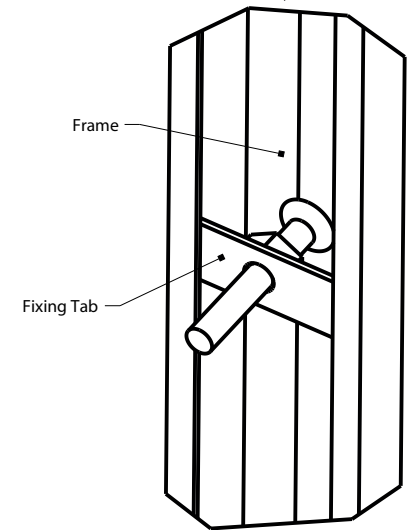

All dimensions in mm

PLEASE CHECK ALL MEASUREMENTS CAREFULLY AS WE DO NOT TAKE ANY RESPONSIBILITY FOR MISINTERPRETATION OF ANY KIND

BOTTOM

SIDES

Optional Vanity Trim Surround (3 pcs)

KNOCK OUT WEEP HOLES - EXTERNAL - CUSTOMER TO KNOCK OUT

840mm x 2035mm - High Security 9 Point Locking

THIS IS **WHOLESALE** .CO.UK

5pm CUT OFF TIME.
NEXT DAY DELIVERY.
10% BULK DISCOUNT

All dimensions in mm

PLEASE CHECK ALL MEASUREMENTS CAREFULLY AS WE DO NOT TAKE ANY RESPONSIBILITY FOR MISINTERPRETATION OF ANY KIND