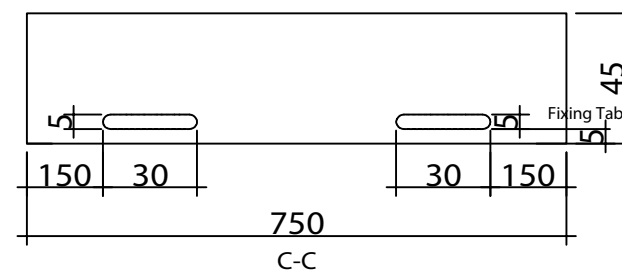

C-C

KNOCK OUT WEEP HOLES - EXTERNAL - CUSTOMER TO KNOCK OUT