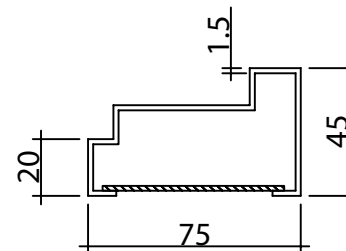

BOTTOM

SIDE