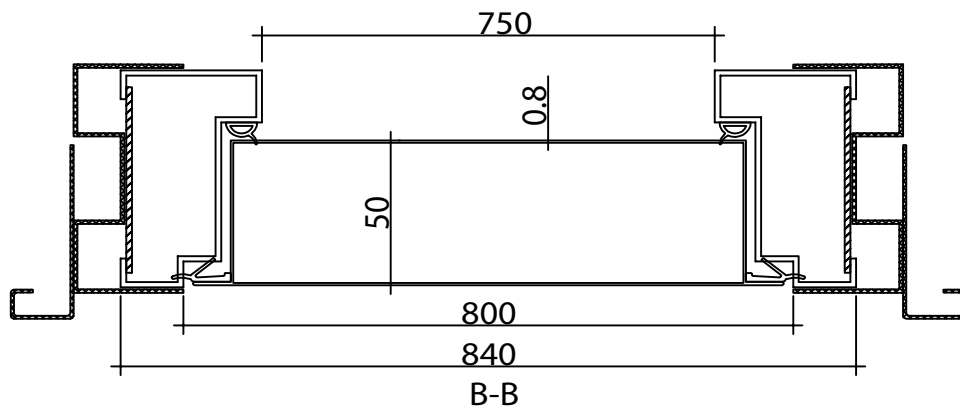

PLEASE CHECK ALL MEASUREMENTS CAREFULLY AS WE DO NOT TAKE ANY RESPONSIBILITY FOR MISINTERPRETATION OF ANY KIND

B-B

KNOCK OUT WEEP HOLES - EXTERNAL - CUSTOMER TO KNOCK OUT

840mm x 2035mm - Steel External Door Single Point Locking

THIS IS WHOLESALE .CO.UK

5pm CUT OFF TIME.
NEXT DAY DELIVERY.
10% BULK DISCOUNT

All dimensions in mm