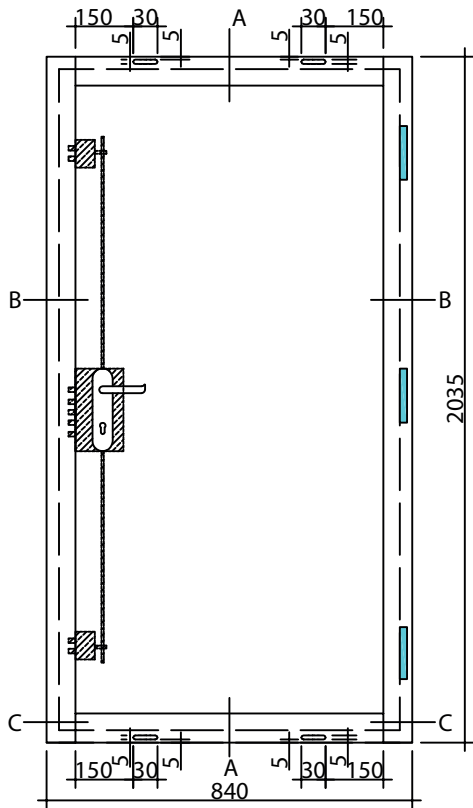

PLEASE CHECK ALL MEASUREMENTS CAREFULLY AS WE DO NOT TAKE ANY RESPONSIBILITY FOR MISINTERPRETATION OF ANY KIND