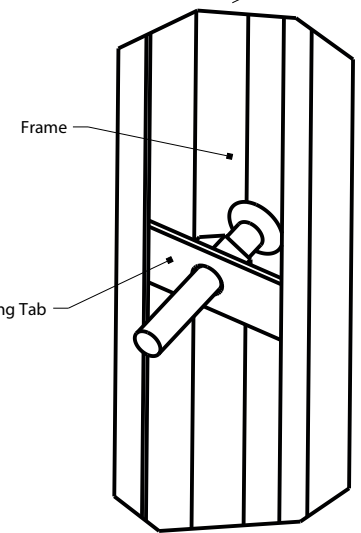

840mm x 2035mm - High Security 9 Point Locking

THIS IS **WHOLESALE** .CO.UK

5pm CUT OFF TIME.
NEXT DAY DELIVERY.
10% BULK DISCOUNT

All dimensions in mm

PLEASE CHECK ALL MEASUREMENTS CAREFULLY AS WE DO NOT TAKE ANY RESPONSIBILITY FOR MISINTERPRETATION OF ANY KIND

BOTTOM

SIDE

Optional Vanity Trim Surround (3 pcs)

KNOCK OUT WEEP HOLES - EXTERNAL - CUSTOMER TO KNOCK OUT

940mm x 2035mm - High Security 9 Point Locking

THIS IS WHOLESALE .CO.UK
 5pm CUT OFF TIME.
 NEXT DAY DELIVERY.
 10% BULK DISCOUNT

All dimensions in mm

PLEASE CHECK ALL MEASUREMENTS CAREFULLY AS WE DO NOT TAKE ANY RESPONSIBILITY FOR MISINTERPRETATION OF ANY KIND

BOTTOM

SIDE

Optional Vanity Trim Surround (3 pcs)

B-B

C-C

1040mm x 2035mm - High Security 9 Point Locking