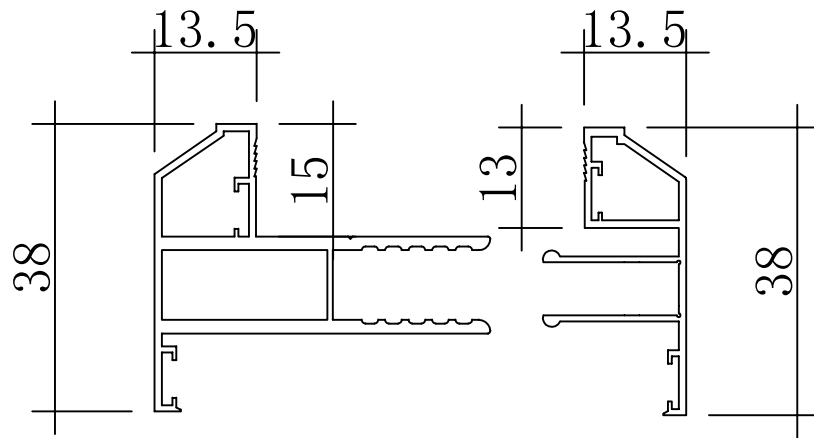

KNOCK OUT WEEP HOLES - EXTERNAL - CUSTOMER TO KNOCK OUT

THIS IS WHOLESALE .CO.UK

5pm CUT OFF TIME.
NEXT DAY DELIVERY.
10% BULK DISCOUNT

All dimensions in mm

35mm kit: 10mm (1 side only) to 60mm (2 sides)

55mm kit: 35mm (1 side only) to 100mm (2 sides)

All dimensions in mm

Vanity Surround Trim (3 pc) cut to Desired Size (to cover any exposed edges between blockwork and door frame)

PLEASE CHECK ALL MEASUREMENTS CAREFULLY AS WE DO NOT TAKE ANY RESPONSIBILITY FOR MISINTERPRETATION OF ANY KIND

Cut Out Hole Size Required - 490mm x 290mm

PLEASE CHECK ALL MEASUREMENTS CAREFULLY AS WE DO NOT TAKE ANY RESPONSIBILITY FOR MISINTERPRETATION OF ANY KIND

Cut Out Hole Size Required - 390mm x 390mm

PLEASE CHECK ALL MEASUREMENTS CAREFULLY AS WE DO NOT TAKE ANY RESPONSIBILITY FOR MISINTERPRETATION OF ANY KIND

Cut Out Hole Size Required - 210mm x 1490mm