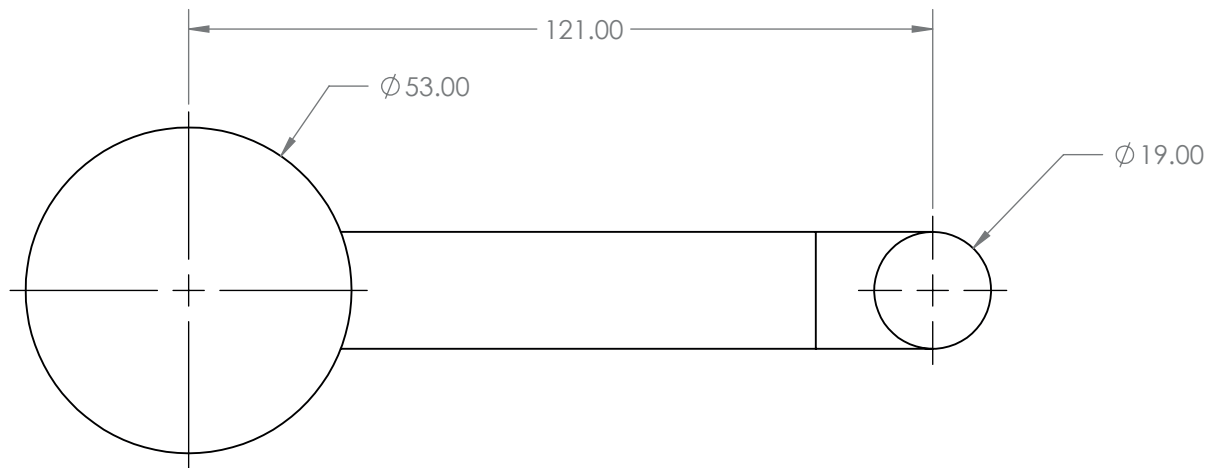

PLEASE CHECK ALL MEASUREMENTS CAREFULLY AS WE DO NOT TAKE ANY RESPONSIBILITY FOR MISINTERPRETATION OF ANY KIND

THIS IS **WHOLESALE** .CO.UK

5pm CUT OFF TIME.
NEXT DAY DELIVERY.
10% BULK DISCOUNT

EURO CYLINDER 70MM (35MM:35MM)

All dimensions in mm