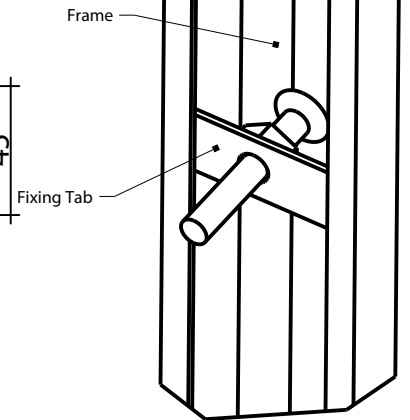

B-B

C-C

KNOCK OUT WEEP HOLES - EXTERNAL - CUSTOMER TO KNOCK OUT

1040mm x 2035mm - Steel External Door Single Point Locking

THIS IS WHOLESALE .CO.UK

5pm CUT OFF TIME.
NEXT DAY DELIVERY.
10% BULK DISCOUNT

All dimensions in mm