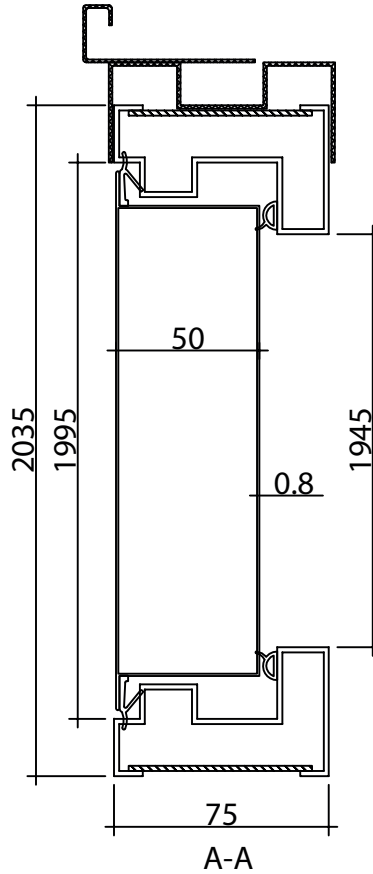

PLEASE CHECK ALL MEASUREMENTS CAREFULLY AS WE DO NOT TAKE ANY RESPONSIBILITY FOR MISINTERPRETATION OF ANY KIND