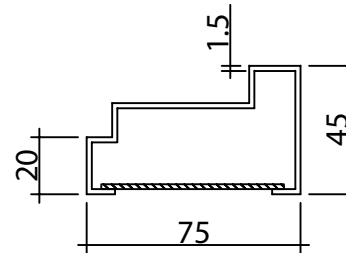

840mm x 2035mm - High Security 9 Point Locking

THIS IS **WHOLESALE** .CO.UK

5pm CUT OFF TIME.
NEXT DAY DELIVERY.
10% BULK DISCOUNT

All dimensions in mm

PLEASE CHECK ALL MEASUREMENTS CAREFULLY AS WE DO NOT TAKE ANY RESPONSIBILITY FOR MISINTERPRETATION OF ANY KIND

All dimensions in mm

PLEASE CHECK ALL MEASUREMENTS CAREFULLY AS WE DO NOT TAKE ANY RESPONSIBILITY FOR MISINTERPRETATION OF ANY KIND

BOTTOM

SIDE

Optional Vanity Trim Surround (3 pcs)

B-B

C-C

1040mm x 2035mm - High Security 9 Point Locking

KNOCK OUT WEEP HOLES - EXTERNAL - CUSTOMER TO KNOCK OUT

THIS IS WHOLESALE .CO.UK

5pm CUT OFF TIME.
NEXT DAY DELIVERY.
10% BULK DISCOUNT

All dimensions in mm

35mm kit: 10mm (1 side only) to 60mm (2 sides)

55mm kit: 35mm (1 side only) to 100mm (2 sides)

Cut Out Hole Size Required - 490mm x 290mm

PLEASE CHECK ALL MEASUREMENTS CAREFULLY AS WE DO NOT TAKE ANY RESPONSIBILITY FOR MISINTERPRETATION OF ANY KIND

Cut Out Hole Size Required - 390mm x 390mm

PLEASE CHECK ALL MEASUREMENTS CAREFULLY AS WE DO NOT TAKE ANY RESPONSIBILITY FOR MISINTERPRETATION OF ANY KIND