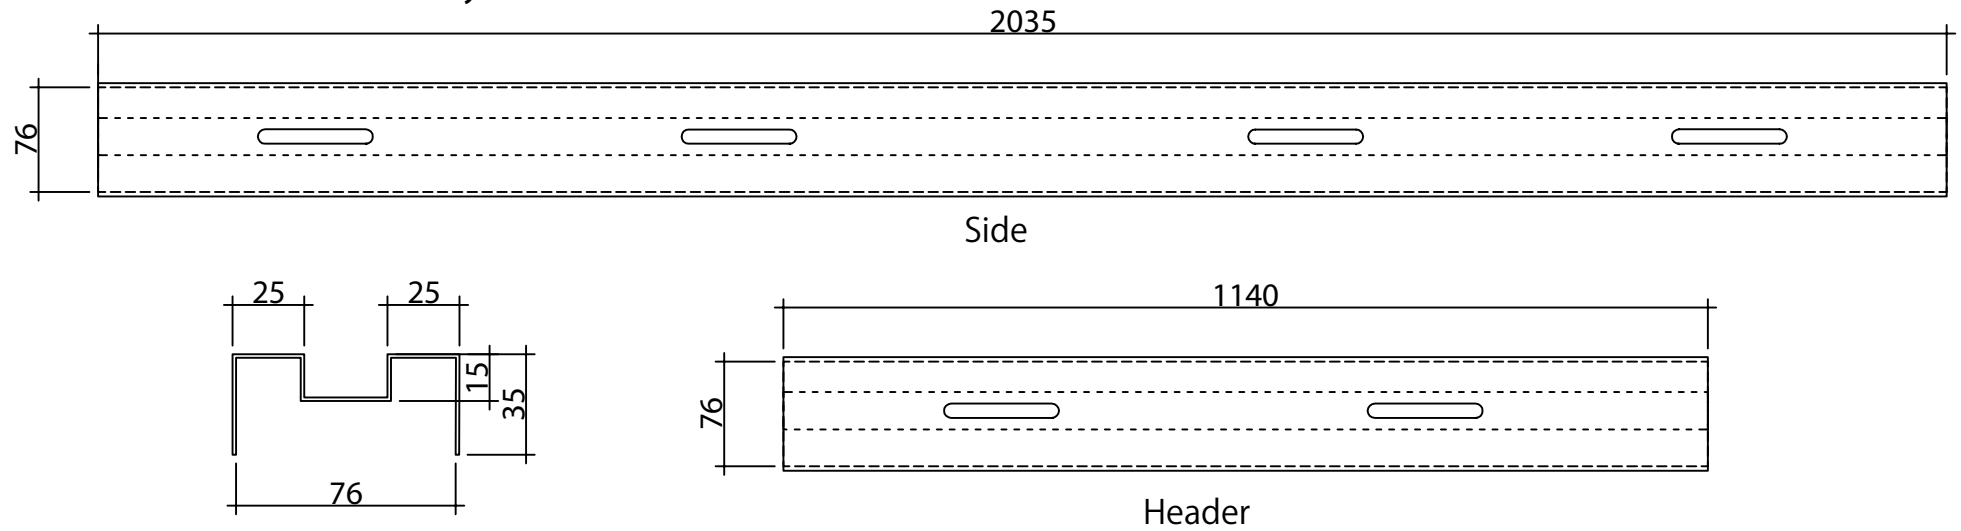

All dimensions in mm

PLEASE CHECK ALL MEASUREMENTS CAREFULLY AS WE DO NOT TAKE ANY RESPONSIBILITY FOR MISINTERPRETATION OF ANY KIND

BOTTOM

SIDE

Optional Vanity Trim Surround (3 pcs)

B-B

C-C

1040mm x 2035mm - High Security 9 Point Locking

KNOCK OUT WEEP HOLES - EXTERNAL - CUSTOMER TO KNOCK OUT

THIS IS WHOLESALE .CO.UK

5pm CUT OFF TIME.
NEXT DAY DELIVERY.
10% BULK DISCOUNT

All dimensions in mm

35mm kit: 10mm (1 side only) to 60mm (2 sides)

55mm kit: 35mm (1 side only) to 100mm (2 sides)

Cut Out Hole Size Required - 490mm x 290mm

PLEASE CHECK ALL MEASUREMENTS CAREFULLY AS WE DO NOT TAKE ANY RESPONSIBILITY FOR MISINTERPRETATION OF ANY KIND

Cut Out Hole Size Required - 390mm x 390mm

PLEASE CHECK ALL MEASUREMENTS CAREFULLY AS WE DO NOT TAKE ANY RESPONSIBILITY FOR MISINTERPRETATION OF ANY KIND

Cut Out Hole Size Required - 210mm x 1490mm