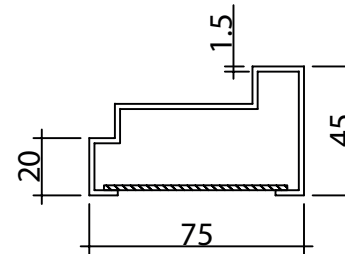

BOTTOM

SIDE