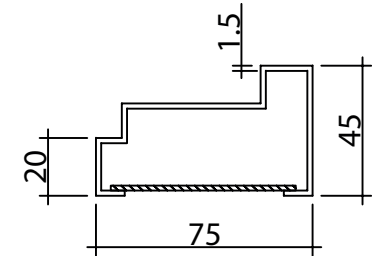

BOTTOM

SIDE