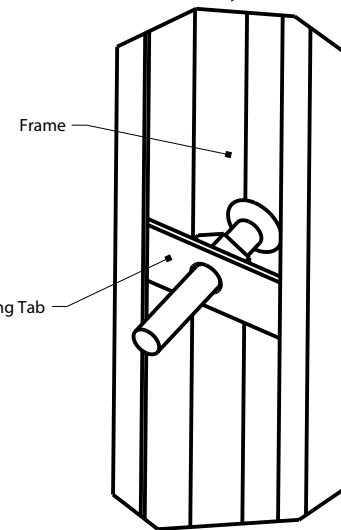

840mm x 2035mm - Steel External Door Single Point Locking

THIS IS WHOLESALE .CO.UK

5pm CUT OFF TIME.
NEXT DAY DELIVERY.
10% BULK DISCOUNT

All dimensions in mm

PLEASE CHECK ALL MEASUREMENTS CAREFULLY AS WE DO NOT TAKE ANY RESPONSIBILITY FOR MISINTERPRETATION OF ANY KIND

BOTTOM

SIDE

Optional Vanity Trim Surround (3 pcs)

B-B

C-C

KNOCK OUT WEEP HOLES - EXTERNAL - CUSTOMER TO KNOCK OUT

940mm x 2035mm - Steel External Door Single Point Locking

THIS IS **WHOLESALE** .CO.UK

B-B

C-C

KNOCK OUT WEEP HOLES - EXTERNAL - CUSTOMER TO KNOCK OUT

1040mm x 2035mm - Steel External Door Single Point Locking

THIS IS WHOLESALE .CO.UK

5pm CUT OFF TIME.
NEXT DAY DELIVERY.
10% BULK DISCOUNT

All dimensions in mm