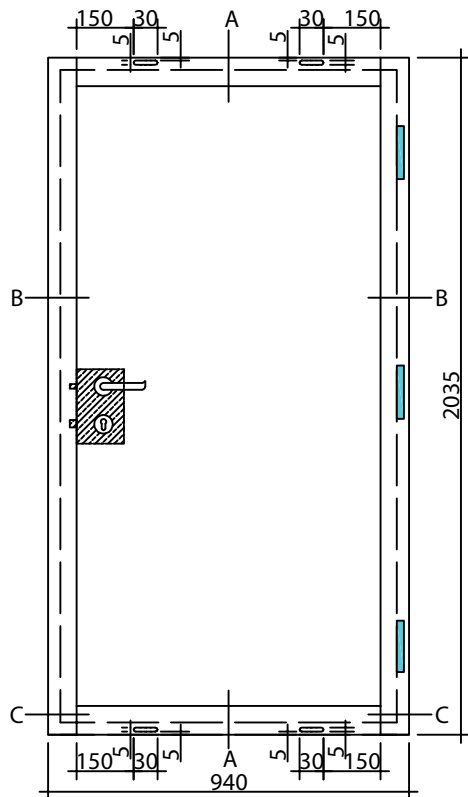

840mm x 2035mm - Steel External Door Single Point Locking

THIS IS WHOLESALE .CO.UK

5pm CUT OFF TIME.
NEXT DAY DELIVERY.
10% BULK DISCOUNT

All dimensions in mm

PLEASE CHECK ALL MEASUREMENTS CAREFULLY AS WE DO NOT TAKE ANY RESPONSIBILITY FOR MISINTERPRETATION OF ANY KIND

B-B

C-C

KNOCK OUT WEEP HOLES - EXTERNAL - CUSTOMER TO KNOCK OUT

1040mm x 2035mm - Steel External Door Single Point Locking

THIS IS WHOLESALE .CO.UK

5pm CUT OFF TIME.
NEXT DAY DELIVERY.
10% BULK DISCOUNT

All dimensions in mm

Cut Out Hole Size Required - 490mm x 290mm

PLEASE CHECK ALL MEASUREMENTS CAREFULLY AS WE DO NOT TAKE ANY RESPONSIBILITY FOR MISINTERPRETATION OF ANY KIND

Cut Out Hole Size Required - 390mm x 390mm

PLEASE CHECK ALL MEASUREMENTS CAREFULLY AS WE DO NOT TAKE ANY RESPONSIBILITY FOR MISINTERPRETATION OF ANY KIND

Cut Out Hole Size Required - 210mm x 1490mm