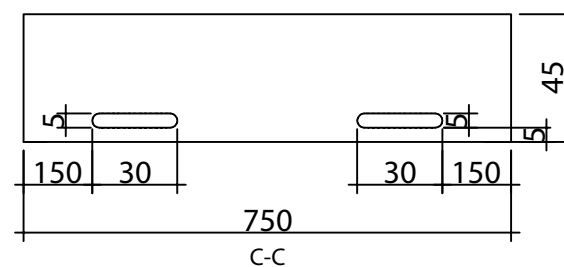

PLEASE CHECK ALL MEASUREMENTS CAREFULLY AS WE DO NOT TAKE ANY RESPONSIBILITY FOR MISINTERPRETATION OF ANY KIND

C-C

KNOCK OUT WEEP HOLES - EXTERNAL - CUSTOMER TO KNOCK OUT

940mm x 2035mm - Steel External Door Single Point Locking

THIS IS **WHOLESALE** .CO.UK

5pm CUT OFF TIME.
NEXT DAY DELIVERY.
10% BULK DISCOUNT

All dimensions in mm