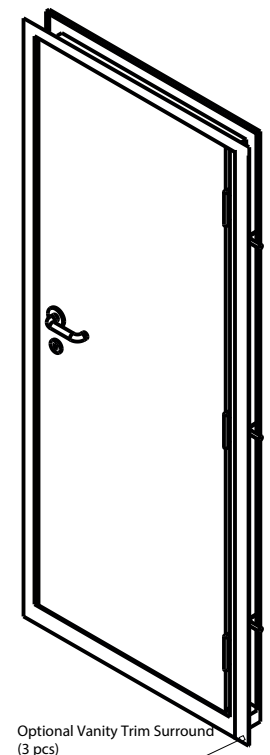

PLEASE CHECK ALL MEASUREMENTS CAREFULLY AS WE DO NOT TAKE ANY RESPONSIBILITY FOR MISINTERPRETATION OF ANY KIND

KNOCK OUT WEEP HOLES - EXTERNAL - CUSTOMER TO KNOCK OUT

940mm x 2035mm - High Security 9 Point Locking

THIS IS WHOLESALE .CO.UK
5pm CUT OFF TIME.
NEXT DAY DELIVERY.
10% BULK DISCOUNT

All dimensions in mm