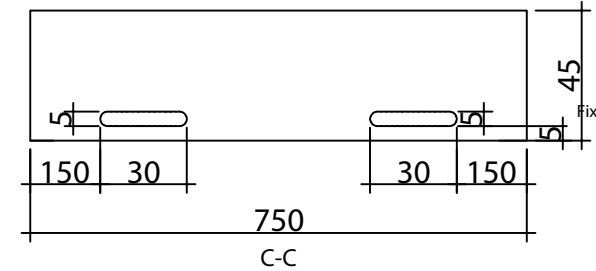

KNOCK OUT WEEP HOLES - EXTERNAL - CUSTOMER TO KNOCK OUT