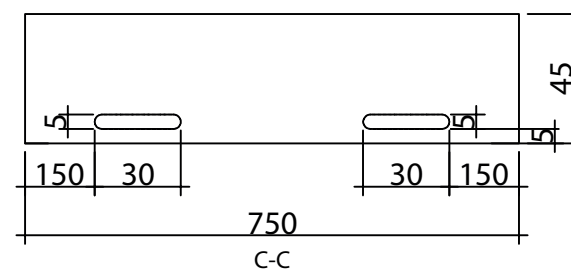

KNOCK OUT WEEP HOLES - EXTERNAL - CUSTOMER TO KNOCK OUT