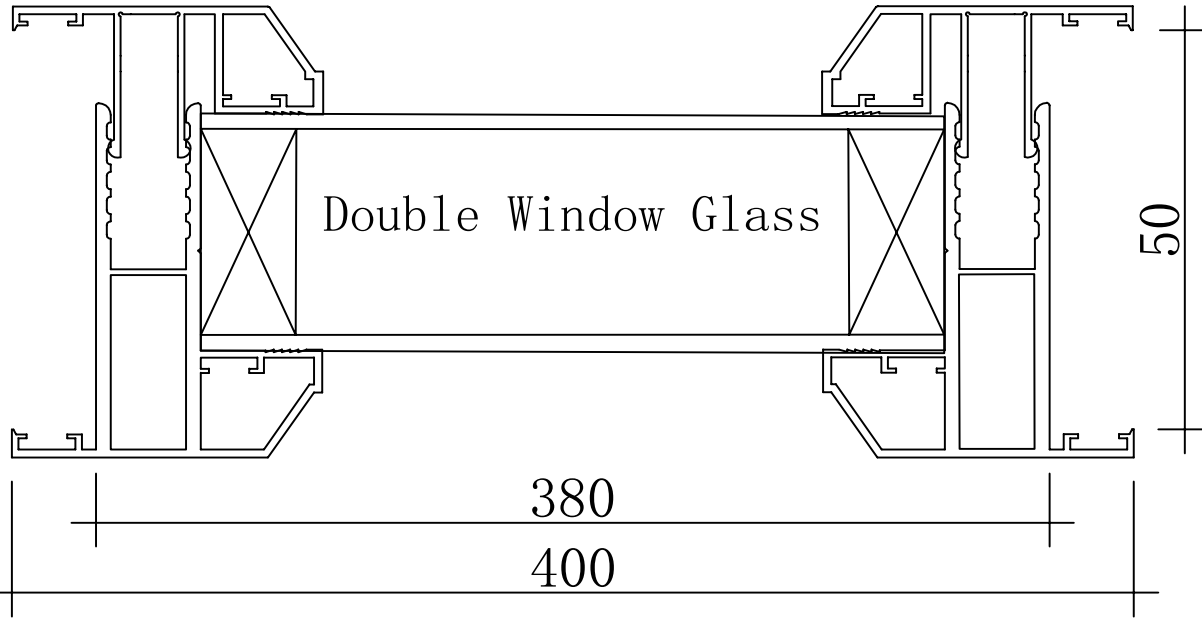

KNOCK OUT WEEP HOLES - EXTERNAL - CUSTOMER TO KNOCK OUT

THIS IS WHOLESALE .CO.UK

5pm CUT OFF TIME.
NEXT DAY DELIVERY.
10% BULK DISCOUNT

All dimensions in mm

35mm kit: 10mm (1 side only) to 60mm (2 sides)

55mm kit: 35mm (1 side only) to 100mm (2 sides)

All dimensions in mm

Vanity Surround Trim (3 pc) cut to Desired Size (to cover any exposed edges between blockwork and door frame)

PLEASE CHECK ALL MEASUREMENTS CAREFULLY AS WE DO NOT TAKE ANY RESPONSIBILITY FOR MISINTERPRETATION OF ANY KIND

Cut Out Hole Size Required - 490mm x 290mm

PLEASE CHECK ALL MEASUREMENTS CAREFULLY AS WE DO NOT TAKE ANY RESPONSIBILITY FOR MISINTERPRETATION OF ANY KIND

Cut Out Hole Size Required - 390mm x 390mm

PLEASE CHECK ALL MEASUREMENTS CAREFULLY AS WE DO NOT TAKE ANY RESPONSIBILITY FOR MISINTERPRETATION OF ANY KIND

Cut Out Hole Size Required - 210mm x 1490mm