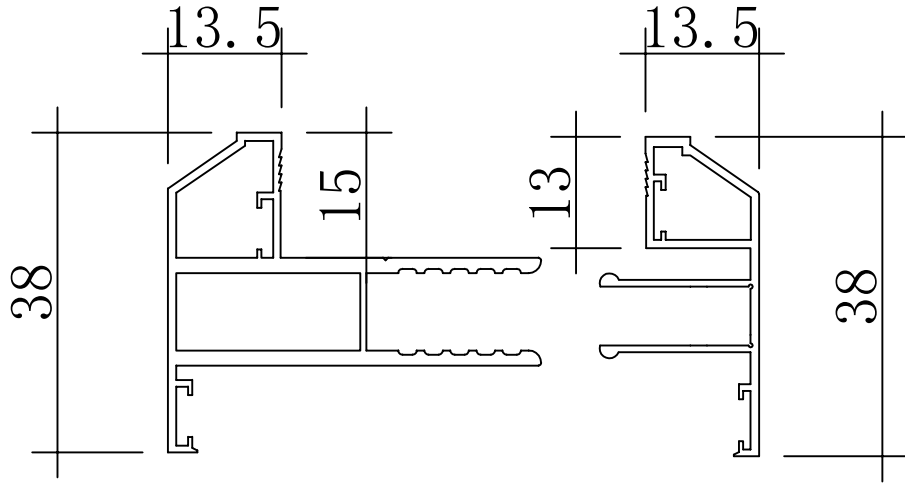

KNOCK OUT WEEP HOLES - EXTERNAL - CUSTOMER TO KNOCK OUT

THIS IS WHOLESALE .CO.UK

5pm CUT OFF TIME.
NEXT DAY DELIVERY.
10% BULK DISCOUNT

All dimensions in mm

35mm kit: 10mm (1 side only) to 60mm (2 sides)

55mm kit: 35mm (1 side only) to 100mm (2 sides)

All dimensions in mm

Vanity Surround Trim (3 pc) cut to Desired Size (to cover any exposed edges between blockwork and door frame)

PLEASE CHECK ALL MEASUREMENTS CAREFULLY AS WE DO NOT TAKE ANY RESPONSIBILITY FOR MISINTERPRETATION OF ANY KIND

Cut Out Hole Size Required - 490mm x 290mm

PLEASE CHECK ALL MEASUREMENTS CAREFULLY AS WE DO NOT TAKE ANY RESPONSIBILITY FOR MISINTERPRETATION OF ANY KIND

Cut Out Hole Size Required - 390mm x 390mm

PLEASE CHECK ALL MEASUREMENTS CAREFULLY AS WE DO NOT TAKE ANY RESPONSIBILITY FOR MISINTERPRETATION OF ANY KIND

Cut Out Hole Size Required - 210mm x 1490mm