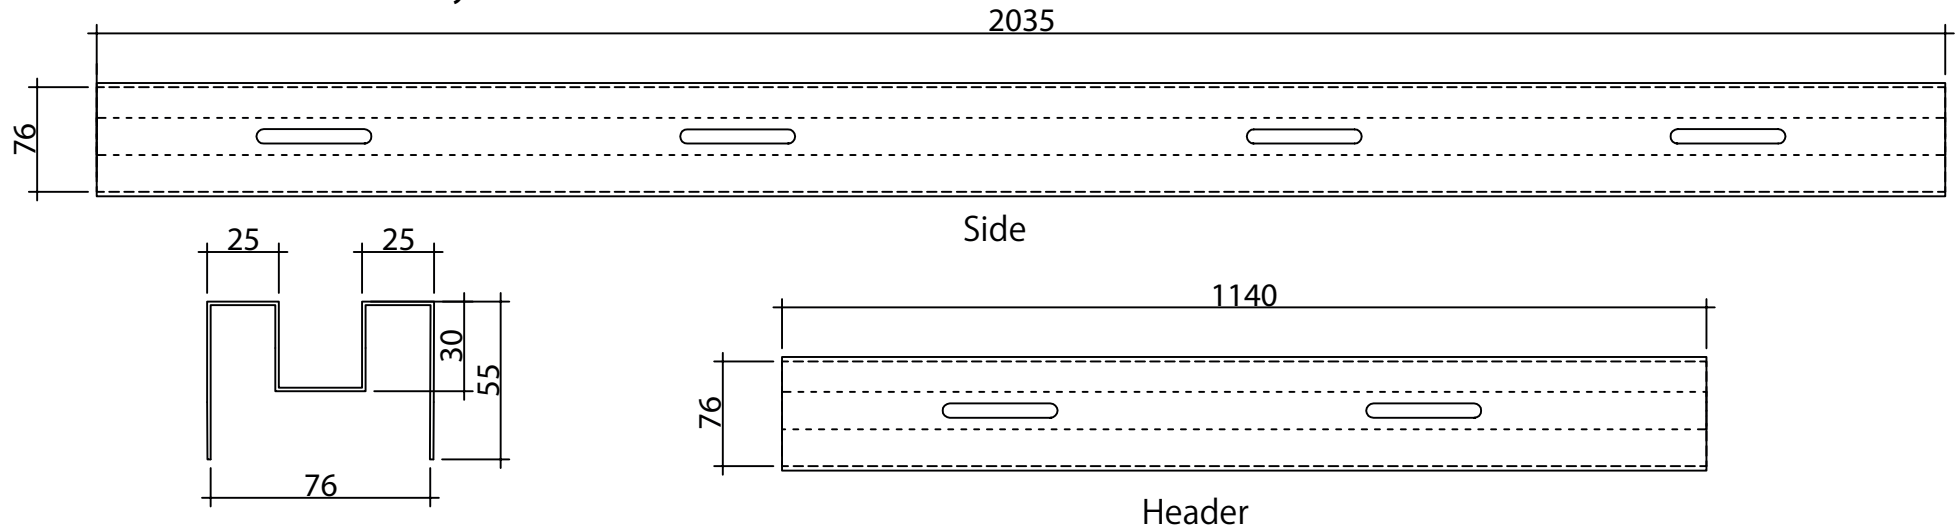

KNOCK OUT WEEP HOLES - EXTERNAL - CUSTOMER TO KNOCK OUT

THIS IS WHOLESALE .CO.UK

5pm CUT OFF TIME.
NEXT DAY DELIVERY.
10% BULK DISCOUNT

All dimensions in mm

35mm kit: 10mm (1 side only) to 60mm (2 sides)

55mm kit: 35mm (1 side only) to 100mm (2 sides)

Cut Out Hole Size Required - 490mm x 290mm

PLEASE CHECK ALL MEASUREMENTS CAREFULLY AS WE DO NOT TAKE ANY RESPONSIBILITY FOR MISINTERPRETATION OF ANY KIND

Cut Out Hole Size Required - 390mm x 390mm

PLEASE CHECK ALL MEASUREMENTS CAREFULLY AS WE DO NOT TAKE ANY RESPONSIBILITY FOR MISINTERPRETATION OF ANY KIND

Cut Out Hole Size Required - 210mm x 1490mm