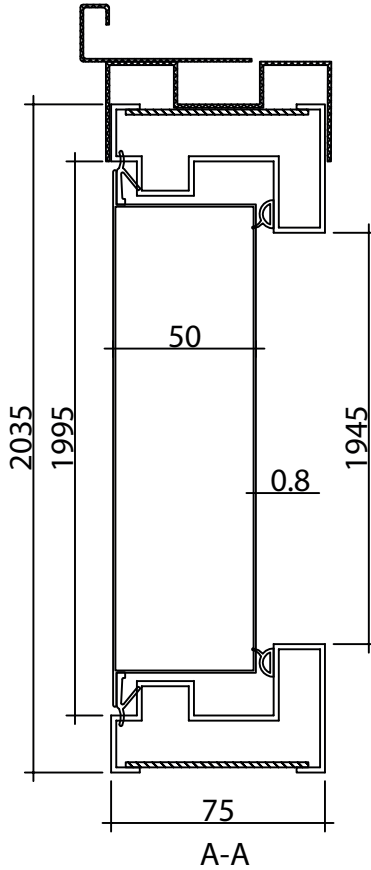

840mm x 2035mm - High Security 9 Point Locking

THIS IS **WHOLESALE** .CO.UK

5pm CUT OFF TIME.
NEXT DAY DELIVERY.
10% BULK DISCOUNT

All dimensions in mm

PLEASE CHECK ALL MEASUREMENTS CAREFULLY AS WE DO NOT TAKE ANY RESPONSIBILITY FOR MISINTERPRETATION OF ANY KIND

All dimensions in mm

PLEASE CHECK ALL MEASUREMENTS CAREFULLY AS WE DO NOT TAKE ANY RESPONSIBILITY FOR MISINTERPRETATION OF ANY KIND

BOTTOM

SIDE

Optional Vanity Trim Surround (3 pcs)

B-B

C-C

1040mm x 2035mm - High Security 9 Point Locking

Cut Out Hole Size Required - 490mm x 290mm

PLEASE CHECK ALL MEASUREMENTS CAREFULLY AS WE DO NOT TAKE ANY RESPONSIBILITY FOR MISINTERPRETATION OF ANY KIND

Cut Out Hole Size Required - 390mm x 390mm

PLEASE CHECK ALL MEASUREMENTS CAREFULLY AS WE DO NOT TAKE ANY RESPONSIBILITY FOR MISINTERPRETATION OF ANY KIND

Cut Out Hole Size Required - 210mm x 1490mm