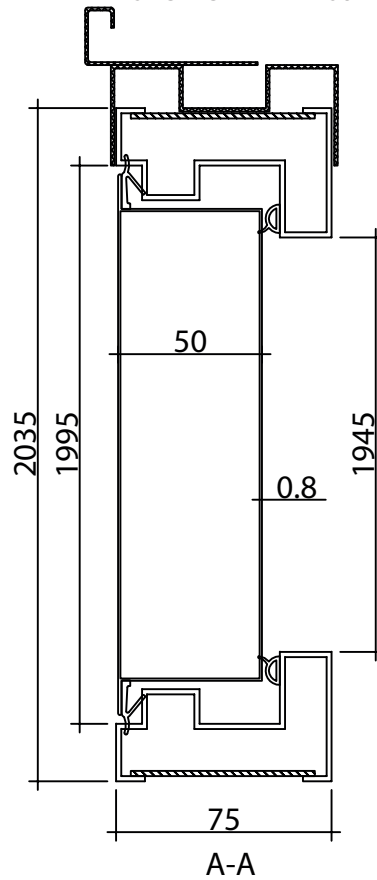

PLEASE CHECK ALL MEASUREMENTS CAREFULLY AS WE DO NOT TAKE ANY RESPONSIBILITY FOR MISINTERPRETATION OF ANY KIND