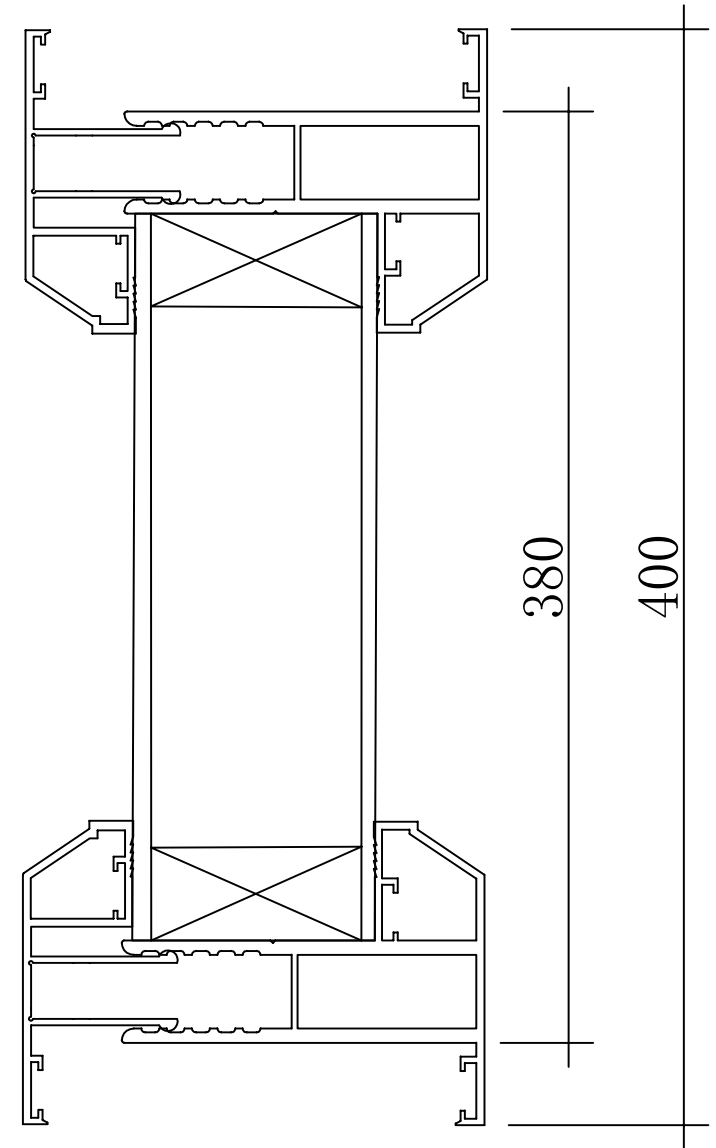

KNOCK OUT WEEP HOLES - EXTERNAL - CUSTOMER TO KNOCK OUT

THIS IS WHOLESALE .CO.UK

5pm CUT OFF TIME.
NEXT DAY DELIVERY.
10% BULK DISCOUNT

All dimensions in mm

35mm kit: 10mm (1 side only) to 60mm (2 sides)

55mm kit: 35mm (1 side only) to 100mm (2 sides)

All dimensions in mm

Vanity Surround Trim (3 pc) cut to Desired Size (to cover any exposed edges between blockwork and door frame)

PLEASE CHECK ALL MEASUREMENTS CAREFULLY AS WE DO NOT TAKE ANY RESPONSIBILITY FOR MISINTERPRETATION OF ANY KIND

Cut Out Hole Size Required - 490mm x 290mm

PLEASE CHECK ALL MEASUREMENTS CAREFULLY AS WE DO NOT TAKE ANY RESPONSIBILITY FOR MISINTERPRETATION OF ANY KIND

Cut Out Hole Size Required - 390mm x 390mm

PLEASE CHECK ALL MEASUREMENTS CAREFULLY AS WE DO NOT TAKE ANY RESPONSIBILITY FOR MISINTERPRETATION OF ANY KIND

Cut Out Hole Size Required - 210mm x 1490mm