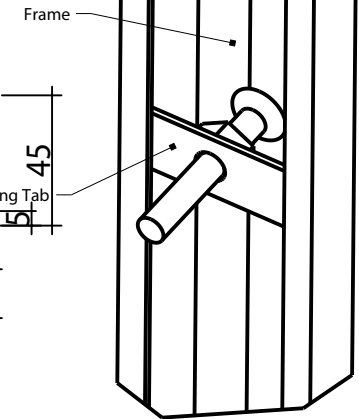

840mm x 2035mm - Steel External Door Single Point Locking

THIS IS WHOLESALE .CO.UK

5pm CUT OFF TIME.
NEXT DAY DELIVERY.
10% BULK DISCOUNT

All dimensions in mm

PLEASE CHECK ALL MEASUREMENTS CAREFULLY AS WE DO NOT TAKE ANY RESPONSIBILITY FOR MISINTERPRETATION OF ANY KIND

B-B

C-C

KNOCK OUT WEEP HOLES - EXTERNAL - CUSTOMER TO KNOCK OUT

1040mm x 2035mm - Steel External Door Single Point Locking

THIS IS WHOLESALE .CO.UK

5pm CUT OFF TIME.
NEXT DAY DELIVERY.
10% BULK DISCOUNT

All dimensions in mm

Cut Out Hole Size Required - 490mm x 290mm

PLEASE CHECK ALL MEASUREMENTS CAREFULLY AS WE DO NOT TAKE ANY RESPONSIBILITY FOR MISINTERPRETATION OF ANY KIND

Cut Out Hole Size Required - 390mm x 390mm

PLEASE CHECK ALL MEASUREMENTS CAREFULLY AS WE DO NOT TAKE ANY RESPONSIBILITY FOR MISINTERPRETATION OF ANY KIND

Cut Out Hole Size Required - 210mm x 1490mm