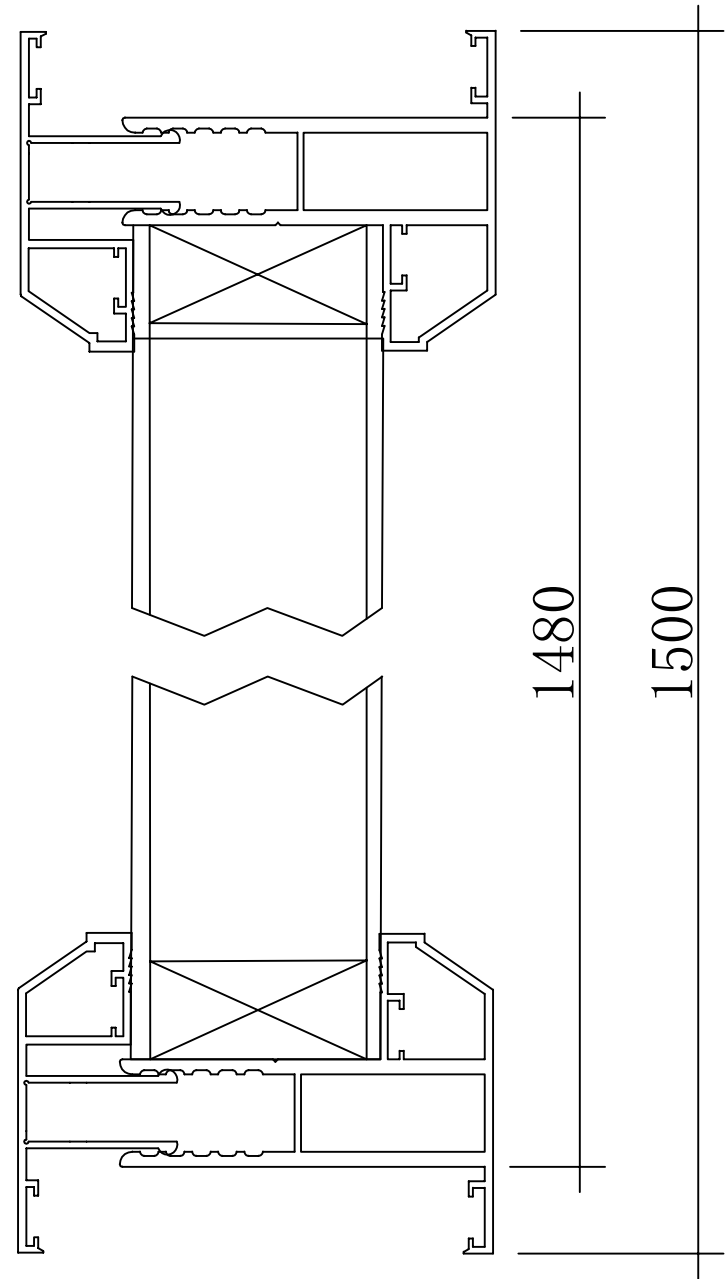

KNOCK OUT WEEP HOLES - EXTERNAL - CUSTOMER TO KNOCK OUT

THIS IS WHOLESALE .CO.UK

5pm CUT OFF TIME.
NEXT DAY DELIVERY.
10% BULK DISCOUNT

All dimensions in mm

35mm kit: 10mm (1 side only) to 60mm (2 sides)

55mm kit: 35mm (1 side only) to 100mm (2 sides)

All dimensions in mm

Vanity Surround Trim (3 pc) cut to Desired Size (to cover any exposed edges between blockwork and door frame)

PLEASE CHECK ALL MEASUREMENTS CAREFULLY AS WE DO NOT TAKE ANY RESPONSIBILITY FOR MISINTERPRETATION OF ANY KIND

Cut Out Hole Size Required - 490mm x 290mm

PLEASE CHECK ALL MEASUREMENTS CAREFULLY AS WE DO NOT TAKE ANY RESPONSIBILITY FOR MISINTERPRETATION OF ANY KIND

Cut Out Hole Size Required - 390mm x 390mm

PLEASE CHECK ALL MEASUREMENTS CAREFULLY AS WE DO NOT TAKE ANY RESPONSIBILITY FOR MISINTERPRETATION OF ANY KIND

Cut Out Hole Size Required - 210mm x 1490mm