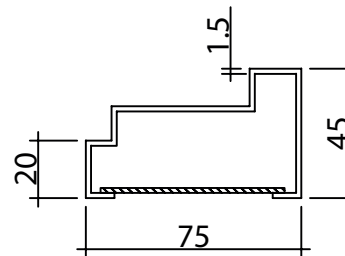

BOTTOM

SIDES