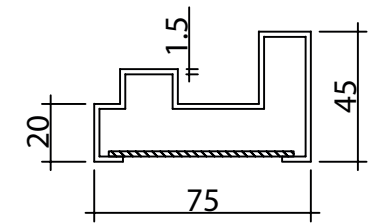

B-B

C-C

KNOCK OUT WEEP HOLES - EXTERNAL - CUSTOMER TO KNOCK OUT

1040mm x 2035mm - Steel External Door Single Point Locking

THIS IS WHOLESALE .CO.UK

5pm CUT OFF TIME.
NEXT DAY DELIVERY.
10% BULK DISCOUNT

All dimensions in mm

840mm x 2035mm - High Security 9 Point Locking

THIS IS **WHOLESALE** .CO.UK

5pm CUT OFF TIME.
NEXT DAY DELIVERY.
10% BULK DISCOUNT

All dimensions in mm

PLEASE CHECK ALL MEASUREMENTS CAREFULLY AS WE DO NOT TAKE ANY RESPONSIBILITY FOR MISINTERPRETATION OF ANY KIND

Cut Out Hole Size Required - 490mm x 290mm

PLEASE CHECK ALL MEASUREMENTS CAREFULLY AS WE DO NOT TAKE ANY RESPONSIBILITY FOR MISINTERPRETATION OF ANY KIND

Cut Out Hole Size Required - 390mm x 390mm

PLEASE CHECK ALL MEASUREMENTS CAREFULLY AS WE DO NOT TAKE ANY RESPONSIBILITY FOR MISINTERPRETATION OF ANY KIND

Cut Out Hole Size Required - 210mm x 1490mm