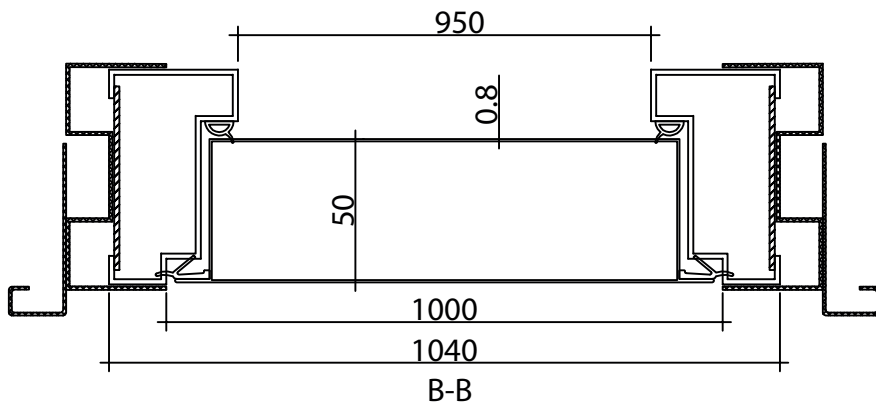

840mm x 2035mm - Steel External Door Single Point Locking

THIS IS WHOLESALE .CO.UK

5pm CUT OFF TIME.
NEXT DAY DELIVERY.
10% BULK DISCOUNT

All dimensions in mm

PLEASE CHECK ALL MEASUREMENTS CAREFULLY AS WE DO NOT TAKE ANY RESPONSIBILITY FOR MISINTERPRETATION OF ANY KIND

B-B

C-C

KNOCK OUT WEEP HOLES - EXTERNAL - CUSTOMER TO KNOCK OUT

1040mm x 2035mm - Steel External Door Single Point Locking

THIS IS WHOLESALE .CO.UK

5pm CUT OFF TIME.
NEXT DAY DELIVERY.
10% BULK DISCOUNT

All dimensions in mm

840mm x 2035mm - High Security 9 Point Locking

THIS IS **WHOLESALE** .CO.UK

5pm CUT OFF TIME.
NEXT DAY DELIVERY.
10% BULK DISCOUNT

All dimensions in mm

PLEASE CHECK ALL MEASUREMENTS CAREFULLY AS WE DO NOT TAKE ANY RESPONSIBILITY FOR MISINTERPRETATION OF ANY KIND

Cut Out Hole Size Required - 210mm x 1490mm