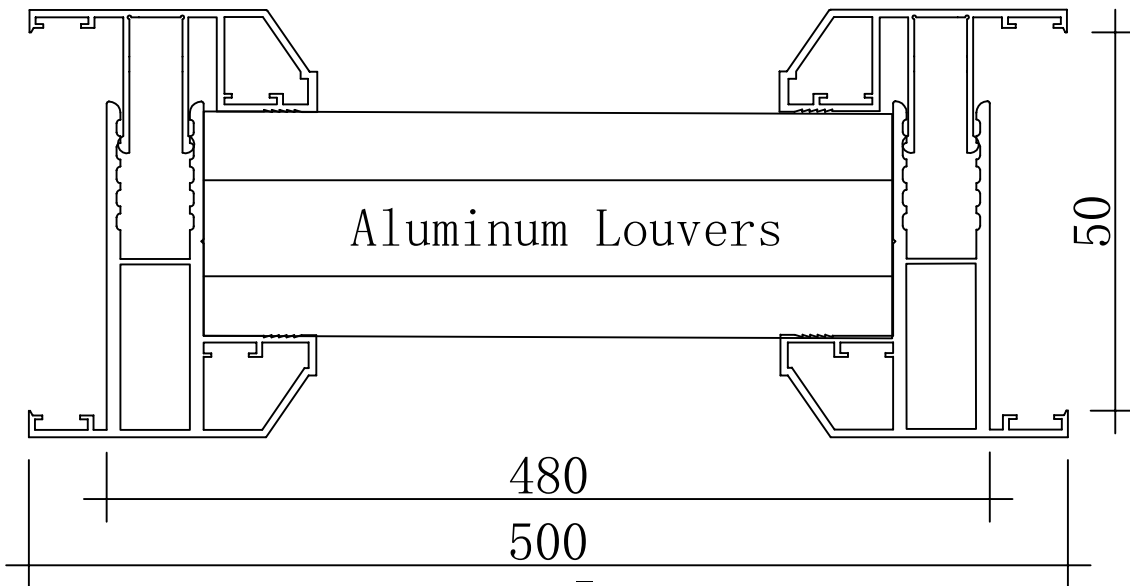

All dimensions in mm

PLEASE CHECK ALL MEASUREMENTS CAREFULLY AS WE DO NOT TAKE ANY RESPONSIBILITY FOR MISINTERPRETATION OF ANY KIND

BOTTOM

SIDE

Optional Vanity Trim Surround (3 pcs)

B-B

C-C

1040mm x 2035mm - High Security 9 Point Locking

KNOCK OUT WEEP HOLES - EXTERNAL - CUSTOMER TO KNOCK OUT

THIS IS WHOLESALE .CO.UK

5pm CUT OFF TIME.
NEXT DAY DELIVERY.
10% BULK DISCOUNT

All dimensions in mm

35mm kit: 10mm (1 side only) to 60mm (2 sides)

55mm kit: 35mm (1 side only) to 100mm (2 sides)

Cut Out Hole Size Required - 490mm x 290mm

PLEASE CHECK ALL MEASUREMENTS CAREFULLY AS WE DO NOT TAKE ANY RESPONSIBILITY FOR MISINTERPRETATION OF ANY KIND

Cut Out Hole Size Required - 390mm x 390mm

PLEASE CHECK ALL MEASUREMENTS CAREFULLY AS WE DO NOT TAKE ANY RESPONSIBILITY FOR MISINTERPRETATION OF ANY KIND

Cut Out Hole Size Required - 210mm x 1490mm