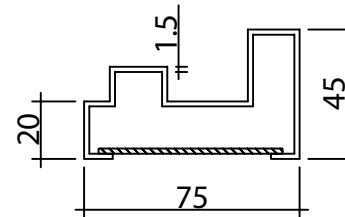

PLEASE CHECK ALL MEASUREMENTS CAREFULLY AS WE DO NOT TAKE ANY RESPONSIBILITY FOR MISINTERPRETATION OF ANY KIND