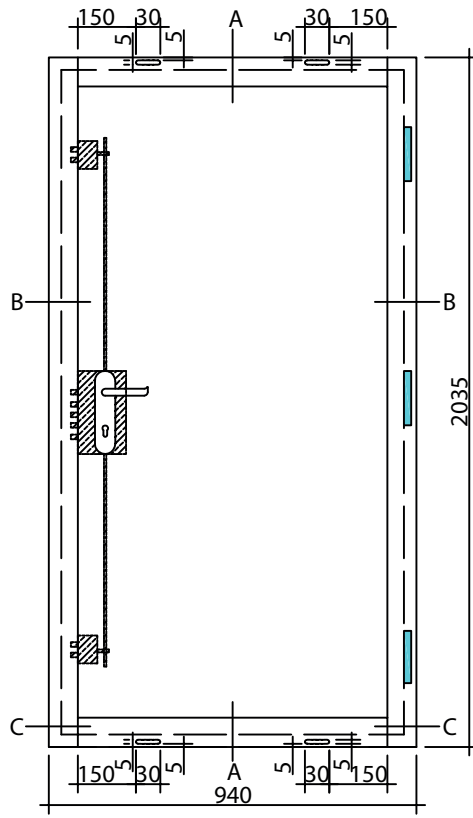

B-B

C-C

KNOCK OUT WEEP HOLES - EXTERNAL - CUSTOMER TO KNOCK OUT

1040mm x 2035mm - Steel External Door Single Point Locking

THIS IS WHOLESALE .CO.UK

5pm CUT OFF TIME.
NEXT DAY DELIVERY.
10% BULK DISCOUNT

All dimensions in mm

840mm x 2035mm - High Security 9 Point Locking

THIS IS **WHOLESALE** .CO.UK

5pm CUT OFF TIME.
NEXT DAY DELIVERY.
10% BULK DISCOUNT

All dimensions in mm

PLEASE CHECK ALL MEASUREMENTS CAREFULLY AS WE DO NOT TAKE ANY RESPONSIBILITY FOR MISINTERPRETATION OF ANY KIND

Cut Out Hole Size Required - 490mm x 290mm

PLEASE CHECK ALL MEASUREMENTS CAREFULLY AS WE DO NOT TAKE ANY RESPONSIBILITY FOR MISINTERPRETATION OF ANY KIND

Cut Out Hole Size Required - 390mm x 390mm

PLEASE CHECK ALL MEASUREMENTS CAREFULLY AS WE DO NOT TAKE ANY RESPONSIBILITY FOR MISINTERPRETATION OF ANY KIND

Cut Out Hole Size Required - 210mm x 1490mm