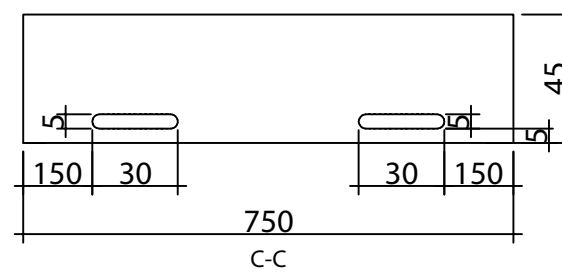

840mm x 2035mm - High Security 9 Point Locking

THIS IS **WHOLESALE** .CO.UK

5pm CUT OFF TIME.
NEXT DAY DELIVERY.
10% BULK DISCOUNT

All dimensions in mm

PLEASE CHECK ALL MEASUREMENTS CAREFULLY AS WE DO NOT TAKE ANY RESPONSIBILITY FOR MISINTERPRETATION OF ANY KIND

All dimensions in mm

PLEASE CHECK ALL MEASUREMENTS CAREFULLY AS WE DO NOT TAKE ANY RESPONSIBILITY FOR MISINTERPRETATION OF ANY KIND

BOTTOM

SIDE

Optional Vanity Trim Surround (3 pcs)

B-B

C-C

1040mm x 2035mm - High Security 9 Point Locking

KNOCK OUT WEEP HOLES - EXTERNAL - CUSTOMER TO KNOCK OUT

THIS IS WHOLESALE .CO.UK

5pm CUT OFF TIME.
NEXT DAY DELIVERY.
10% BULK DISCOUNT

All dimensions in mm

35mm kit: 10mm (1 side only) to 60mm (2 sides)

55mm kit: 35mm (1 side only) to 100mm (2 sides)

Cut Out Hole Size Required - 490mm x 290mm

PLEASE CHECK ALL MEASUREMENTS CAREFULLY AS WE DO NOT TAKE ANY RESPONSIBILITY FOR MISINTERPRETATION OF ANY KIND

Cut Out Hole Size Required - 390mm x 390mm

PLEASE CHECK ALL MEASUREMENTS CAREFULLY AS WE DO NOT TAKE ANY RESPONSIBILITY FOR MISINTERPRETATION OF ANY KIND