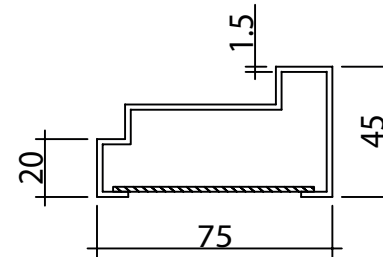

PLEASE CHECK ALL MEASUREMENTS CAREFULLY AS WE DO NOT TAKE ANY RESPONSIBILITY FOR MISINTERPRETATION OF ANY KIND

SIDES

KNOCK OUT WEEP HOLES - EXTERNAL - CUSTOMER TO KNOCK OUT

840mm x 2035mm - Steel External Door Single Point Locking

THIS IS WHOLESALE .CO.UK

5pm CUT OFF TIME.
NEXT DAY DELIVERY.
10% BULK DISCOUNT

All dimensions in mm