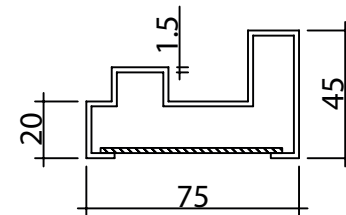

840mm x 2035mm - Steel External Door Single Point Locking

THIS IS WHOLESALE .CO.UK

5pm CUT OFF TIME.
NEXT DAY DELIVERY.
10% BULK DISCOUNT

All dimensions in mm

PLEASE CHECK ALL MEASUREMENTS CAREFULLY AS WE DO NOT TAKE ANY RESPONSIBILITY FOR MISINTERPRETATION OF ANY KIND

B-B

C-C

KNOCK OUT WEEP HOLES - EXTERNAL - CUSTOMER TO KNOCK OUT

1040mm x 2035mm - Steel External Door Single Point Locking

THIS IS WHOLESALE .CO.UK

5pm CUT OFF TIME.
NEXT DAY DELIVERY.
10% BULK DISCOUNT

All dimensions in mm

Cut Out Hole Size Required - 490mm x 290mm

PLEASE CHECK ALL MEASUREMENTS CAREFULLY AS WE DO NOT TAKE ANY RESPONSIBILITY FOR MISINTERPRETATION OF ANY KIND

Cut Out Hole Size Required - 390mm x 390mm

PLEASE CHECK ALL MEASUREMENTS CAREFULLY AS WE DO NOT TAKE ANY RESPONSIBILITY FOR MISINTERPRETATION OF ANY KIND

Cut Out Hole Size Required - 210mm x 1490mm