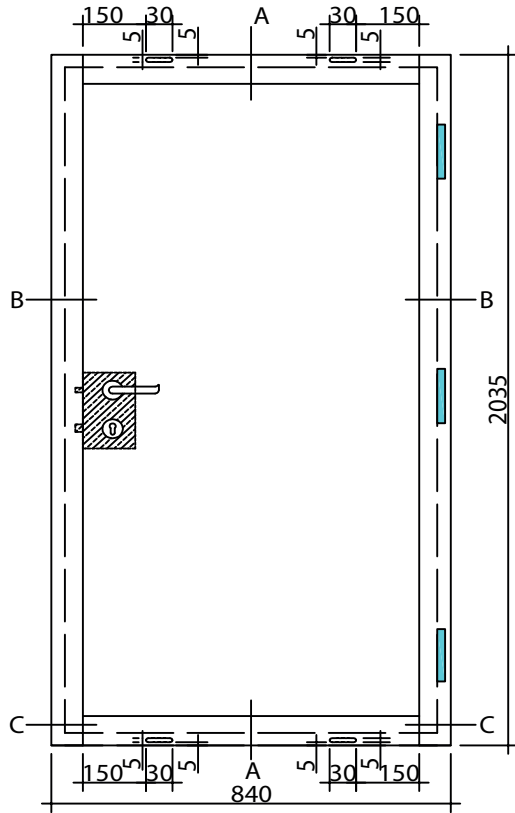

PLEASE CHECK ALL MEASUREMENTS CAREFULLY AS WE DO NOT TAKE ANY RESPONSIBILITY FOR MISINTERPRETATION OF ANY KIND

BOTTOM