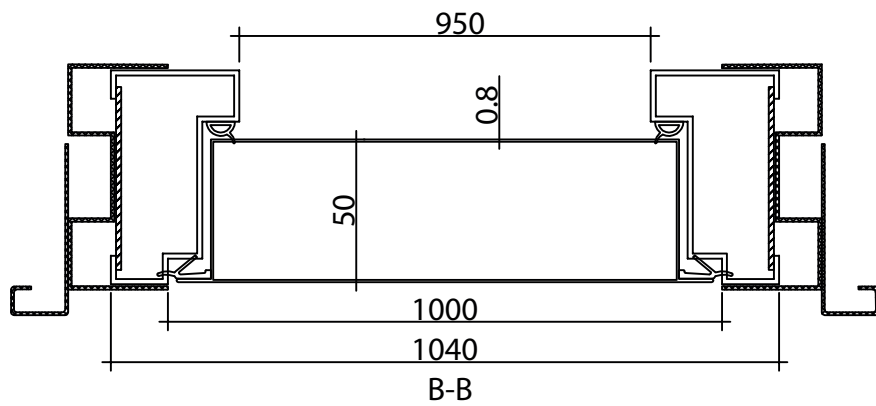

840mm x 2035mm - High Security 9 Point Locking

THIS IS **WHOLESALE** .CO.UK

5pm CUT OFF TIME.
NEXT DAY DELIVERY.
10% BULK DISCOUNT

All dimensions in mm

PLEASE CHECK ALL MEASUREMENTS CAREFULLY AS WE DO NOT TAKE ANY RESPONSIBILITY FOR MISINTERPRETATION OF ANY KIND

All dimensions in mm

PLEASE CHECK ALL MEASUREMENTS CAREFULLY AS WE DO NOT TAKE ANY RESPONSIBILITY FOR MISINTERPRETATION OF ANY KIND

BOTTOM

SIDE

Optional Vanity Trim Surround (3 pcs)

B-B

C-C

1040mm x 2035mm - High Security 9 Point Locking

KNOCK OUT WEEP HOLES - EXTERNAL - CUSTOMER TO KNOCK OUT

THIS IS WHOLESALE .CO.UK

5pm CUT OFF TIME.
NEXT DAY DELIVERY.
10% BULK DISCOUNT

All dimensions in mm

35mm kit: 10mm (1 side only) to 60mm (2 sides)

55mm kit: 35mm (1 side only) to 100mm (2 sides)

Cut Out Hole Size Required - 490mm x 290mm

PLEASE CHECK ALL MEASUREMENTS CAREFULLY AS WE DO NOT TAKE ANY RESPONSIBILITY FOR MISINTERPRETATION OF ANY KIND

Cut Out Hole Size Required - 390mm x 390mm

PLEASE CHECK ALL MEASUREMENTS CAREFULLY AS WE DO NOT TAKE ANY RESPONSIBILITY FOR MISINTERPRETATION OF ANY KIND