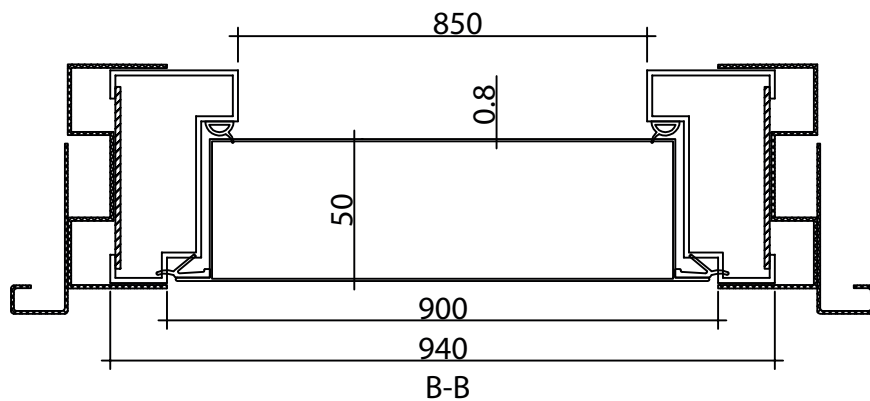

840mm x 2035mm - Steel External Door Single Point Locking

THIS IS WHOLESALE .CO.UK

5pm CUT OFF TIME.
NEXT DAY DELIVERY.
10% BULK DISCOUNT

All dimensions in mm

PLEASE CHECK ALL MEASUREMENTS CAREFULLY AS WE DO NOT TAKE ANY RESPONSIBILITY FOR MISINTERPRETATION OF ANY KIND

BOTTOM

SIDE

Optional Vanity Trim Surround (3 pcs)

B-B

C-C

KNOCK OUT WEEP HOLES - EXTERNAL - CUSTOMER TO KNOCK OUT

940mm x 2035mm - Steel External Door Single Point Locking

THIS IS **WHOLESALE** .CO.UK

B-B

C-C

KNOCK OUT WEEP HOLES - EXTERNAL - CUSTOMER TO KNOCK OUT

1040mm x 2035mm - Steel External Door Single Point Locking

THIS IS WHOLESALE .CO.UK

5pm CUT OFF TIME.
NEXT DAY DELIVERY.
10% BULK DISCOUNT

All dimensions in mm

Cut Out Hole Size Required - 210mm x 1490mm