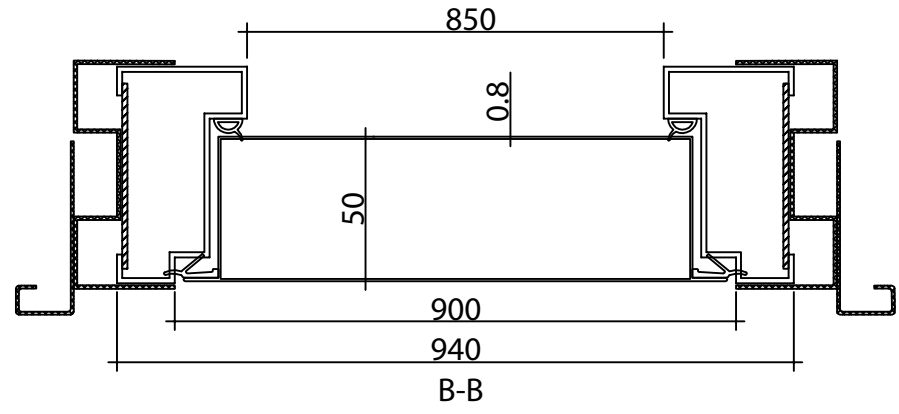

KNOCK OUT WEEP HOLES - EXTERNAL - CUSTOMER TO KNOCK OUT