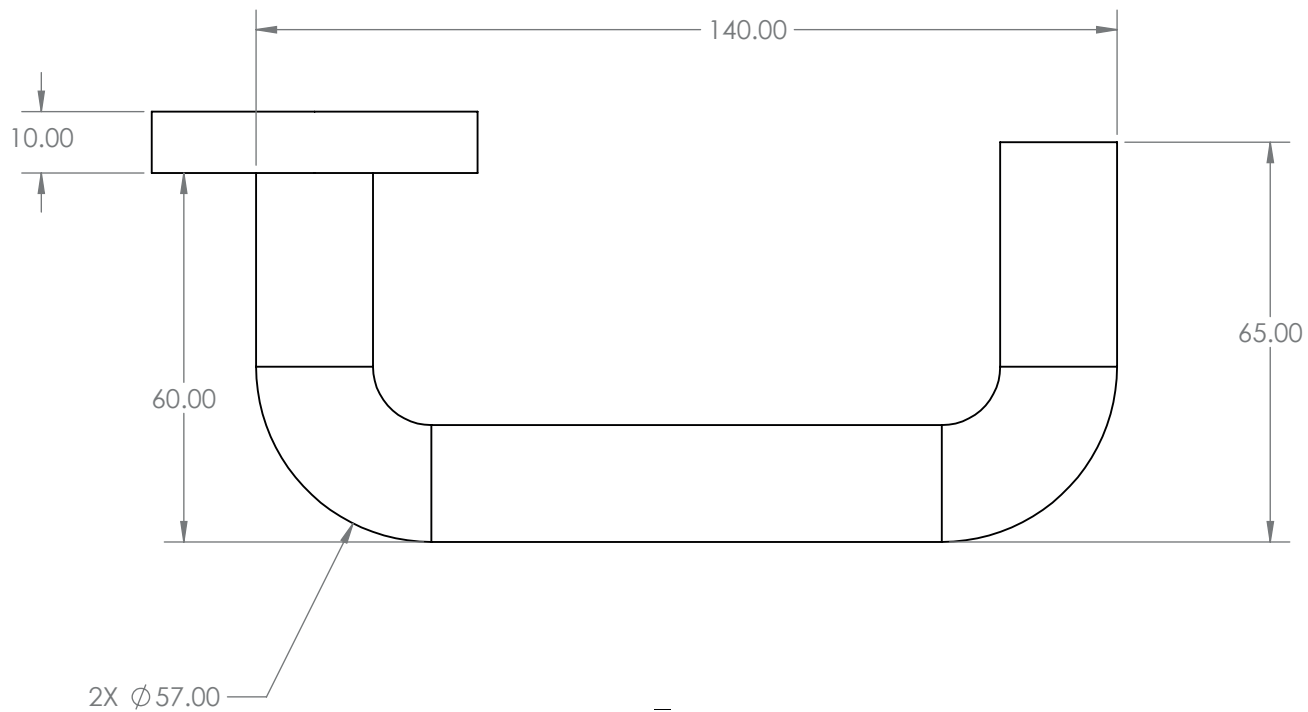

PLEASE CHECK ALL MEASUREMENTS CAREFULLY AS WE DO NOT TAKE ANY RESPONSIBILITY FOR MISINTERPRETATION OF ANY KIND

THIS IS **WHOLESALE** .CO.UK

5pm CUT OFF TIME.
NEXT DAY DELIVERY.
10% BULK DISCOUNT

EURO CYLINDER 70MM (35MM:35MM)

All dimensions in mm