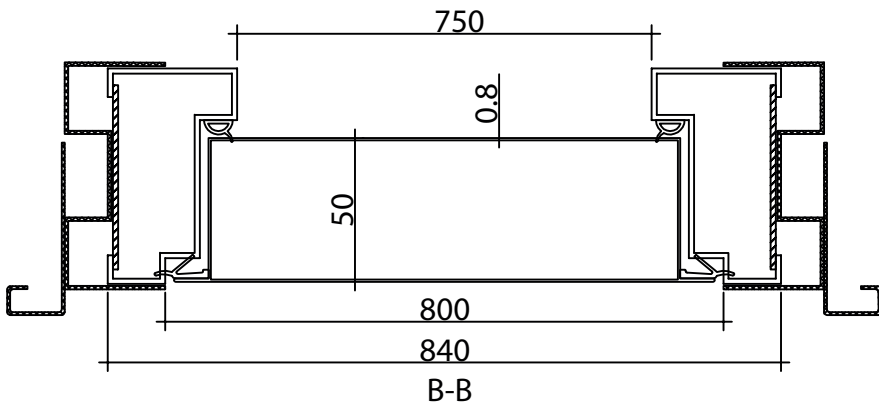

KNOCK OUT WEEP HOLES - EXTERNAL - CUSTOMER TO KNOCK OUT