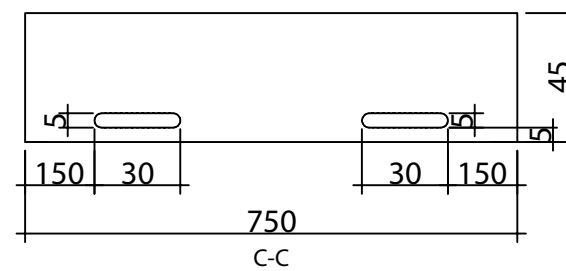

840mm x 2035mm - Steel External Door Single Point Locking

THIS IS WHOLESALE .CO.UK

5pm CUT OFF TIME.
NEXT DAY DELIVERY.
10% BULK DISCOUNT

All dimensions in mm

PLEASE CHECK ALL MEASUREMENTS CAREFULLY AS WE DO NOT TAKE ANY RESPONSIBILITY FOR MISINTERPRETATION OF ANY KIND

B-B

C-C

KNOCK OUT WEEP HOLES - EXTERNAL - CUSTOMER TO KNOCK OUT

1040mm x 2035mm - Steel External Door Single Point Locking

THIS IS WHOLESALE .CO.UK

5pm CUT OFF TIME.
NEXT DAY DELIVERY.
10% BULK DISCOUNT

All dimensions in mm

Cut Out Hole Size Required - 490mm x 290mm

PLEASE CHECK ALL MEASUREMENTS CAREFULLY AS WE DO NOT TAKE ANY RESPONSIBILITY FOR MISINTERPRETATION OF ANY KIND

Cut Out Hole Size Required - 390mm x 390mm

PLEASE CHECK ALL MEASUREMENTS CAREFULLY AS WE DO NOT TAKE ANY RESPONSIBILITY FOR MISINTERPRETATION OF ANY KIND

Cut Out Hole Size Required - 210mm x 1490mm