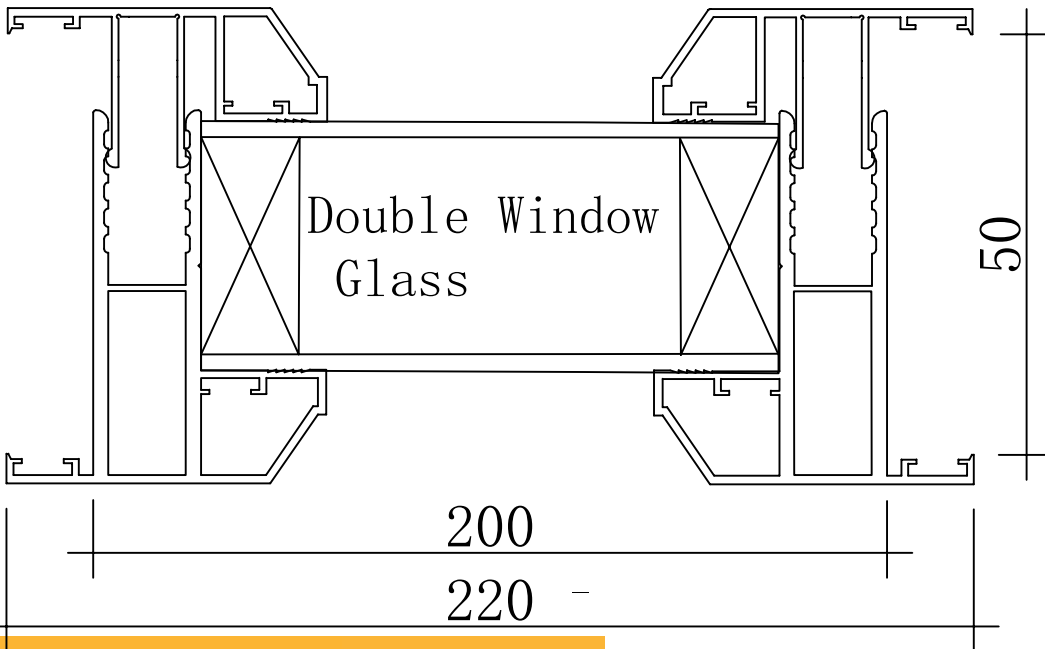

KNOCK OUT WEEP HOLES - EXTERNAL - CUSTOMER TO KNOCK OUT

THIS IS WHOLESALE .CO.UK

5pm CUT OFF TIME.
NEXT DAY DELIVERY.
10% BULK DISCOUNT

All dimensions in mm

35mm kit: 10mm (1 side only) to 60mm (2 sides)

55mm kit: 35mm (1 side only) to 100mm (2 sides)

All dimensions in mm

Vanity Surround Trim (3 pc) cut to Desired Size (to cover any exposed edges between blockwork and door frame)

PLEASE CHECK ALL MEASUREMENTS CAREFULLY AS WE DO NOT TAKE ANY RESPONSIBILITY FOR MISINTERPRETATION OF ANY KIND

Cut Out Hole Size Required - 490mm x 290mm

PLEASE CHECK ALL MEASUREMENTS CAREFULLY AS WE DO NOT TAKE ANY RESPONSIBILITY FOR MISINTERPRETATION OF ANY KIND

Cut Out Hole Size Required - 390mm x 390mm

PLEASE CHECK ALL MEASUREMENTS CAREFULLY AS WE DO NOT TAKE ANY RESPONSIBILITY FOR MISINTERPRETATION OF ANY KIND

Cut Out Hole Size Required - 210mm x 1490mm