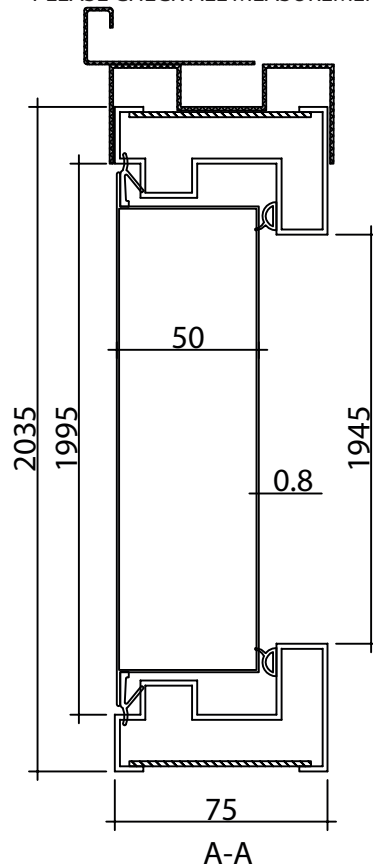

840mm x 2035mm - Steel External Door Single Point Locking

THIS IS WHOLESALE .CO.UK

5pm CUT OFF TIME.
NEXT DAY DELIVERY.
10% BULK DISCOUNT

All dimensions in mm

PLEASE CHECK ALL MEASUREMENTS CAREFULLY AS WE DO NOT TAKE ANY RESPONSIBILITY FOR MISINTERPRETATION OF ANY KIND

BOTTOM

SIDE

Optional Vanity Trim Surround (3 pcs)

B-B

C-C

KNOCK OUT WEEP HOLES - EXTERNAL - CUSTOMER TO KNOCK OUT

940mm x 2035mm - Steel External Door Single Point Locking

THIS IS **WHOLESALE** .CO.UK

Cut Out Hole Size Required - 490mm x 290mm

PLEASE CHECK ALL MEASUREMENTS CAREFULLY AS WE DO NOT TAKE ANY RESPONSIBILITY FOR MISINTERPRETATION OF ANY KIND

Cut Out Hole Size Required - 390mm x 390mm

PLEASE CHECK ALL MEASUREMENTS CAREFULLY AS WE DO NOT TAKE ANY RESPONSIBILITY FOR MISINTERPRETATION OF ANY KIND

Cut Out Hole Size Required - 210mm x 1490mm