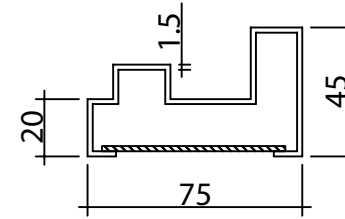

PLEASE CHECK ALL MEASUREMENTS CAREFULLY AS WE DO NOT TAKE ANY RESPONSIBILITY FOR MISINTERPRETATION OF ANY KIND