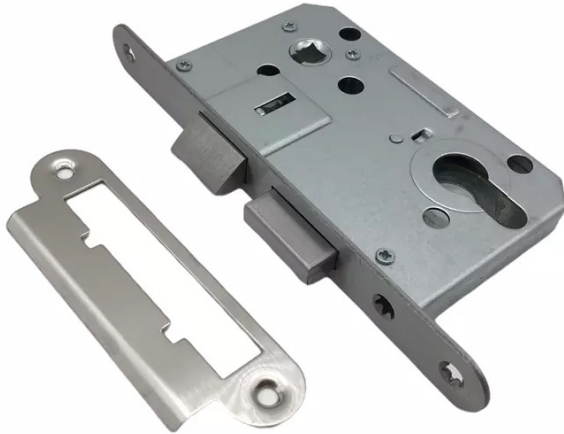

Euro Profile Specification Sashlock Mortice Lock Mechanism Cassette for Steel Security Door V2

£23.94

Euro Profile Specification Sashlock Mortice Lock Mechanism Cassette for [Steel Security Door V2 Door Only](#) - may not be compatible with other doors

[DOWNLOAD PDF TECHNICAL DRAWING / DIMENSIONS](#)

[DOWNLOAD INSTALLATION INSTRUCTIONS / MANUAL](#)

Note - door includes mechanical / moving parts such as lock mechanism, hinges, latches and as such requires regular maintenance and upkeep in the form of regular lubrication/oil applying.