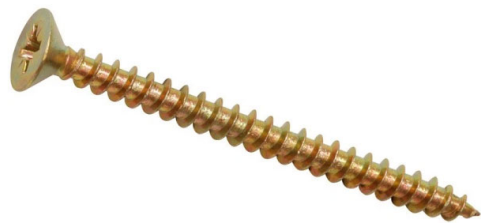

4mm x 35mm Countersunk Wood Screw (Pack of 100) - Single Thread Wood Screws Pozi Countersunk Chipboard Screw (PH2)

£3.59

**4MM
X
35MM**

**A2 STAINLESS
STEEL**

**3.5MM
X
40MM**

Pack of 100

4mm x 35mm Countersunk Wood Screw - Single Thread Wood Screws Pozi Countersunk Chipboard Screw

PH2 head

**2500PCS BULK
TRADE PACK**