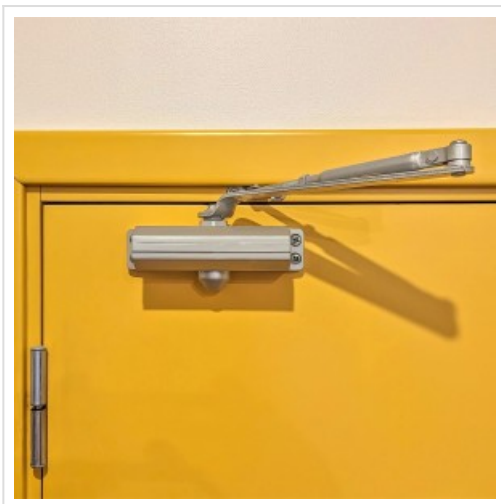

**Overhead Door Closer (FD30/FD60/FD120
Fire Rated Doors) - Self Installation c/w 6 x
Self-Drilling Screws****£34.99****Product Description**

Overhead Door Closer (FD30/FD60 Fire Rated Doors) - Self Installation c/w 6 x Self-Drilling Screws

- Adjustable closing speed, Adjustable latch speed
- Angle of opening is 180 degrees.
- For inward and outward opening doors
- Supplied loose (self install with template)
- Silver Finish
- 180mm Length
- Made From STEEL
- Fire Door Rated
- Suitable for domestic and commercial use.
- For doors up to 1100mm
- Power Size 4
- BS EN 1154 Approved
- Fixings Supplied c/w 6 x Self Drilling Screws for easy installation into steel doors
- BS EN 1634