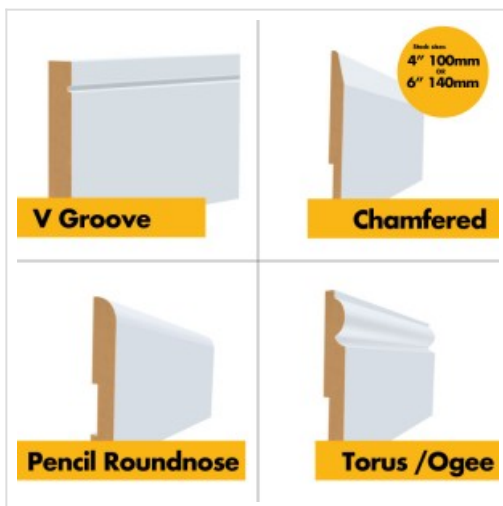

**\*\*SAMPLE\*\* MDF Skirting Board per Metre -  
4" / 5" / 6" V-Groove, Pencil Roundnose,  
Chamfered, Torus/Ogee 100mm / 120mm /  
140mm / 150mm**~~£9.99~~ **£0.99****Product Description**

**\*\*5CM SAMPLE PC \*\*** MDF Skirting Board per Metre - 4" / 5" / 6" V-Groove, Pencil Roundnose, Chamfered, Torus/Ogee 100mm / 120mm / 140mm / 150mm

- [MOISTURE RESISTANT] MDF skirting board resistant to warping and swelling, suitable in a range of rooms & environments from kitchen & bathroom to office & commercial applications
- [PRE-PRIMED WITH 2 COATS OF HIGH ADHESION PRIMER] Pre-primed skirting board saves you time & money on top coat, smooth surface, ultra-high adhesion primer means quicker top coat, no-preparation required & less waste . spillage / drips (note - light sanding between coats may be required - please check the paint manufacturers instructions for more details) & unlike traditional pine / oak skirting boards, MDF skirting board benefits from no knots or imperfections (note, only primed on 2 sides: top edge and front face - not rear / bottom edge)
- [RANGE OF SIZES & PROFILES] Our Bullnose Grooved MDF skirting boards come in a wide range of heights, sizes and profiles to suit any application, tastes & budget, matching & suiting a range of other wood furniture such as architraves, MDF door liners etc. - 100mm 4inch / 120mm 5inch / 140mm 6inch x 3m lengths V-Groove, Pencil Roundnose, Chamfered, Torus/Ogee
- [SUPPLIED IN 3M LENGTHS] Our research shows 3m lengths of MDF skirting board is the optimum length in terms of practicality moving around tight spaces, suiting a range of room sizes as well as reducing wastage in cuts thus saving costs - for runs longer than 3m simply cross-cut, butt & fill for a seamless finish (+/-5% tolerance)