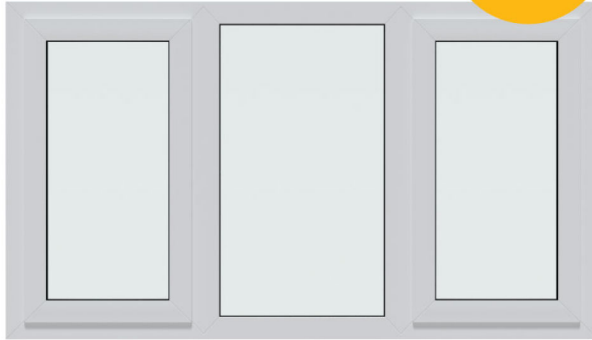

UPVC Window White- Triple 1770mm w x 1040mm h (RAL9010) Left or Right Opening 3P Casement Window**£426.00****2 X
Opening
Panels****1770mm w x 1040mm h**

UPVC Window White- Triple 1770mm w x 1040mm h (RAL9010) Left or Right Opening 3P Casement Window

Range of Stock Standard Sizes - Same Day Dispatch Range of Stock Standard Sizes - (Single 610mm w x 820mm h (top hung), 610mm w x 1040mm h (side hung), Double: 1190mm w x 1040mm h, Triple: 1770mm w x 1040mm h)

[PURE WHITE RAL9010] Interior & Exterior 70mm Internally Beaded uPVC Profile: Slim, strong and insulating profiles combined with high quality glazing to create a thermally efficient window which is robust and easy to maintain. Foiled effect on Anthracite grey side, white internal face smooth finish.