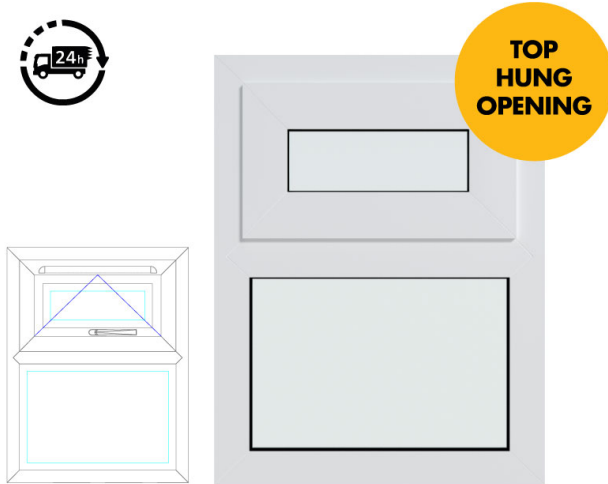

UPVC Window White - Single 610mm w x 820mm h Top Hung Opening (RAL9010) 1P**£149.40****610mm w x 820mm h**

UPVC Window White - Single 610mm w x 820mm h Top Hung Opening (RAL9010) 1P Casement Window

Range of Stock Standard Sizes - Same Day Dispatch (Single 610mm w x 820mm h (top hung), 610mm w x 1040mm h (side hung), Double: 1190mm w x 1040mm h, Triple: 1770mm w x 1040mm h)

[PURE WHITE] RAL 9010 exterior & interior 70mm Internally Beaded uPVC Profile: Slim, strong and insulating profiles combined with high quality glazing to create a thermally efficient window which is robust and easy to maintain. Foiled effect on Anthracite grey side, white internal face smooth finish.