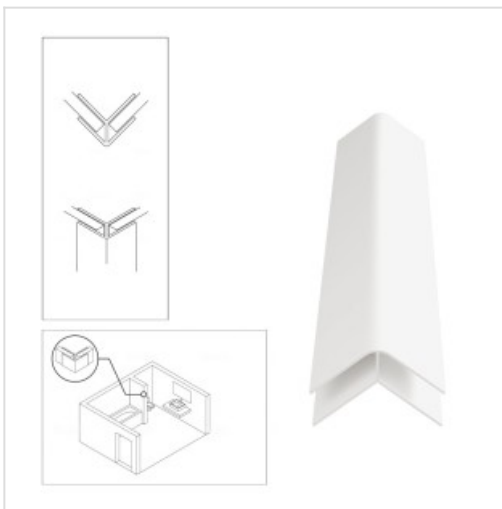

**PVC External Corner Trim for Shower Aqua
Wall Panel Cladding 5mm/10mm -
Multipanel Aquabord Corner Trim White
Chrome Silver**

~~£19.80~~ **£13.06**

Product Description

PVC External Corner Trim for Shower Aqua Wall Panel Cladding 5mm/10mm - Multipanel Aquabord Corner Trim White Chrome Silver

- Waterproof when sealed with silicone & a fantastic wall cladding alternative to ceramic tiles providing a neat finish/flush finish concealing cuts of shower wall cladding panels
- Hardwearing and durable - ideal for bathrooms - showers kitchens
- Hygienic and easy to clean - no more mould - no more dirty grout
- Quick and easy to install - no grouting required - adhere to existing tiles - plasterboard - or other flat solid surface
- Choose between sizes suitable for 5mm panels or 10mm panels, approx 10mm of PVC remains on show when fitted
- 2.5m lengths ideal for floor to ceiling finishes without joins & gaps
- Choice of colours White or Chrome Silver Finish to suit a range of shower wall cladding panels