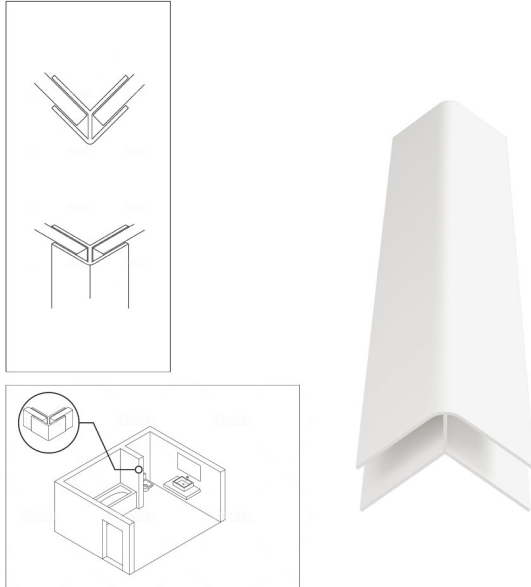

PVC External Corner Trim for Shower Aqua Wall Panel Cladding 5mm/10mm - Multipanel Aquabord Corner Trim White Chrome Silver**£19.80 £13.06**

PVC External Corner Trim for Shower Aqua Wall Panel Cladding 5mm/10mm - Multipanel Aquabord Corner Trim White Chrome Silver

- Waterproof when sealed with silicone & a fantastic wall cladding alternative to ceramic tiles providing a neat finish/flush finish concealing cuts of shower wall cladding panels
- Hardwearing and durable - ideal for bathrooms - showers - kitchens
- Hygienic and easy to clean - no more mould - no more dirty grout
- Quick and easy to install - no grouting required - adhere to existing tiles - plasterboard - or other flat solid surface
- Choose between sizes suitable for 5mm panels or 10mm panels, approx 10mm of PVC remains on show when fitted
- 2.5m lengths ideal for floor to ceiling finishes without joins & gaps
- Choice of colours White or Chrome Silver Finish to suit a range of shower wall cladding panels